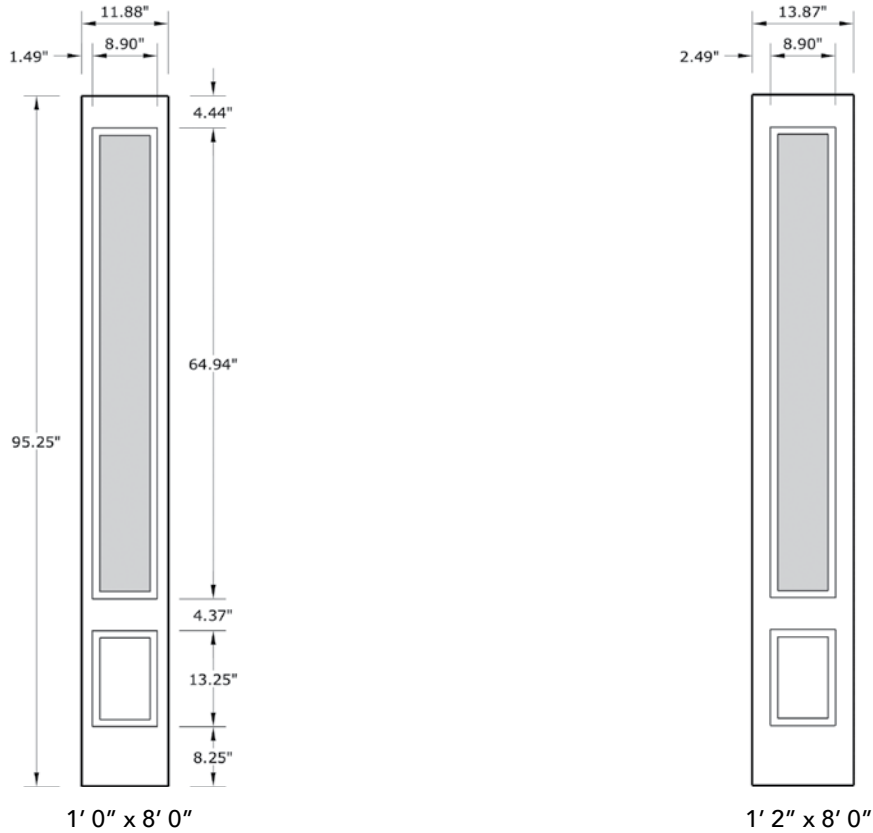

8'0" SLM/SLS1380 FLUSH GLAZED 3/4 LITE SIDELITE

MAHOAGANY & SMOOTH

SIDELITE WIDTHS

NOTE: BY REQUEST, SIDELITE HEIGHT COMES IN VARYING DIMENSIONS TO A MINIMUM OF 95". EXCESS WILL BE TAKEN FROM BOTTOM RAIL. ALL OTHER DIMENSIONS WILL REMAIN THE SAME.

GLASS & DAYLIGHT OPENING

A = DISTANCE FROM TOP OF SIDELITE TO TOP OF OPENING

MATCHING DOORS

DRM/DRS1380

Available Widths:

- 2' 6"
- 2' 8"
- 3' 0"

Spec Page = 218