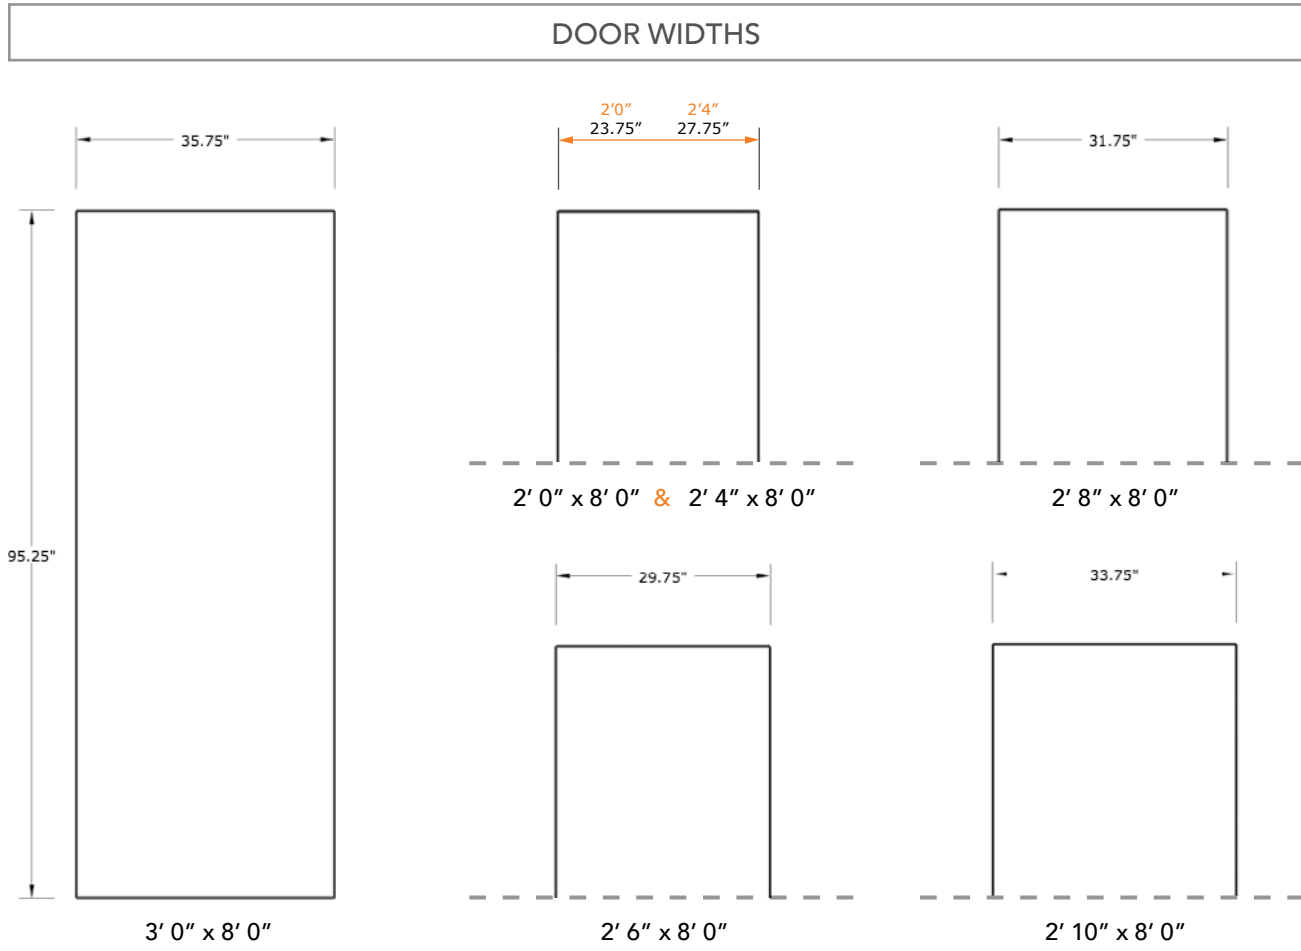

8'0" DRW0080 FLUSH DOOR

NOTE: BY REQUEST, DOOR HEIGHT COMES IN VARYING DIMENSIONS TO A MINIMUM OF 95". EXCESS WILL BE TAKEN FROM BOTTOM RAIL. ALL OTHER DIMENSIONS WILL REMAIN THE SAME.

CUTOUTS & GLASS

A = DISTANCE FROM TOP OF DOOR TO TOP OF CUTOUT