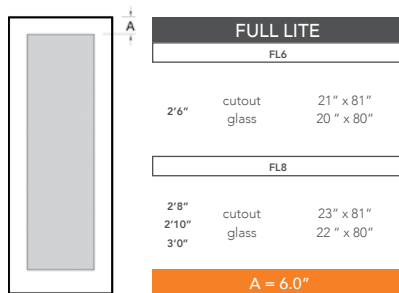

8'0" DRW0080 FLUSH DOOR

NOTE: BY REQUEST, DOOR HEIGHT COMES IN VARYING DIMENSIONS TO A MINIMUM OF 95". EXCESS WILL BE TAKEN FROM BOTTOM RAIL. ALL OTHER DIMENSIONS WILL REMAIN THE SAME.

CUTOUTS & GLASS

A = DISTANCE FROM TOP OF DOOR TO TOP OF CUTOUT