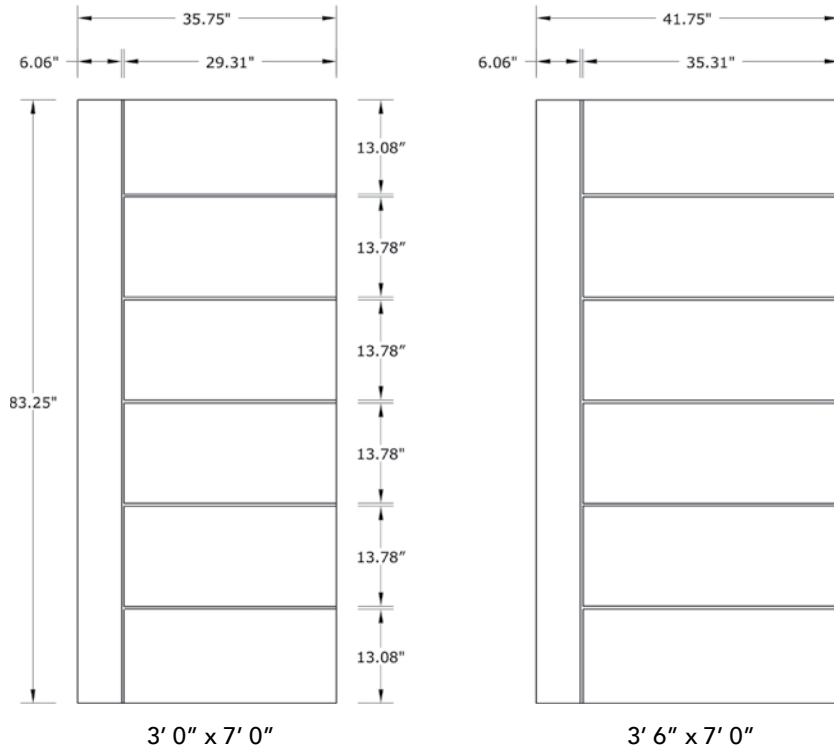

7'0" DMT5170 MILAN DOOR

TEAK GRAIN

DOOR WIDTHS

NOTE: BY REQUEST, DOOR HEIGHT COMES IN VARYING DIMENSIONS TO A MINIMUM OF 83". EXCESS WILL BE TAKEN FROM BOTTOM RAIL. ALL OTHER DIMENSIONS WILL REMAIN THE SAME.

CARVING DETAIL CLOSE UP