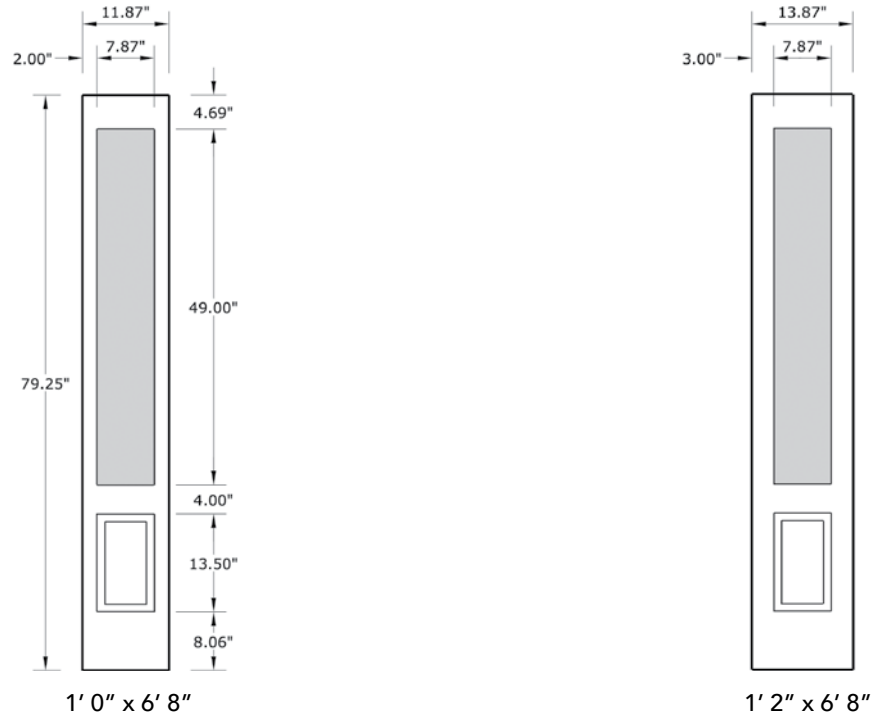

6'8" SLS49 3/4 FOUR PANEL SIDELITE

SIDELITE WIDTHS

NOTE: BY REQUEST, SIDELITE HEIGHT COMES IN VARYING DIMENSIONS TO A MINIMUM OF 79". EXCESS WILL BE TAKEN FROM BOTTOM RAIL. ALL OTHER DIMENSIONS WILL REMAIN THE SAME.

CUTOUTS & GLASS

A = DISTANCE FROM TOP OF SIDELITE TO TOP OF CUTOUT

MATCHING DOORS

DRS49

Available Widths:

- 2' 8"
- 2' 10"
- 3' 0"

Spec Page = 160