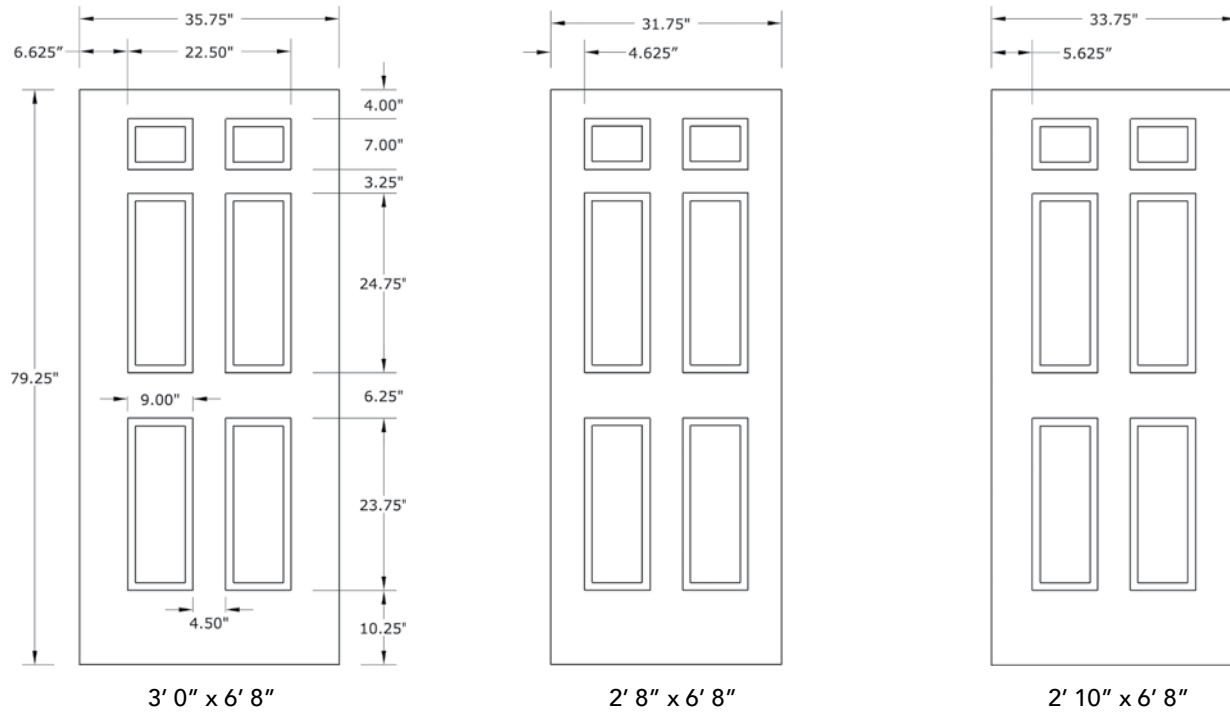

# 6'8" DRG6B SIX PANEL DOOR

10" BOTTOM RAIL

## DOOR WIDTHS

NOTE: BY REQUEST, DOOR HEIGHT COMES IN VARYING DIMENSIONS TO A MINIMUM OF 79". EXCESS WILL BE TAKEN FROM BOTTOM RAIL. ALL OTHER DIMENSIONS WILL REMAIN THE SAME.

## CUTOUTS & GLASS

A = DISTANCE FROM TOP OF DOOR TO TOP OF CUTOUT