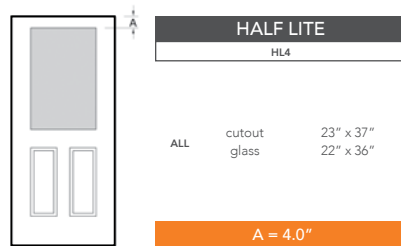

CUTOUTS & GLASS

A = DISTANCE FROM TOP OF DOOR TO TOP OF CUTOUT