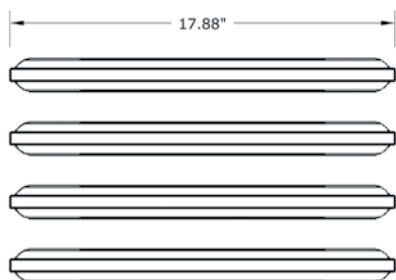

SDL BARS SIMULATED DIVIDED LITES

FIR SDL BAR SIDE PROFILE

ACSDF23001 3-LITE FOR 6'8" DOOR

ACCESSORY INFO

Pieces Per Set: 4
17 1/8" SDL Bars (4 pcs.)

Matching Doors:
DRF3C G000 | *Spec Page 75*

ACSDF23005 3-LITE FOR 8'0" DOOR

ACCESSORY INFO

Pieces Per Set: 4
23" SDL Bars (4 pcs.)

Matching Doors:
DRF3C80 G000 | *Spec Page 76*

ACSDF23002 6-LITE FOR 6'8" DOOR

ACCESSORY INFO

Pieces Per Set: 10
25 3/4" SDL Bars (2 pcs.)
8 2 1/32" SDL Bars (8 pcs.)