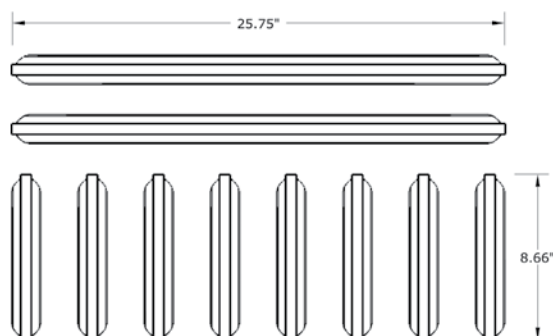

SDL BARS SIMULATED DIVIDED LITES

FIR SDL BAR SIDE PROFILE

ACSDF23001 3-LITE FOR 6'8" DOOR

ACCESSORY INFO

Pieces Per Set: 4
17 1/8" SDL Bars (4 pcs.)

Matching Doors:
DRF3C G000 | *Spec Page 75*

ACSDF23005 3-LITE FOR 8'0" DOOR

ACCESSORY INFO

Pieces Per Set: 4
23" SDL Bars (4 pcs.)

Matching Doors:
DRF3C80 G000 | *Spec Page 76*

ACSDF23002 6-LITE FOR 6'8" DOOR

ACCESSORY INFO

Pieces Per Set: 10
25 3/4" SDL Bars (2 pcs.)
8 2 1/32" SDL Bars (8 pcs.)