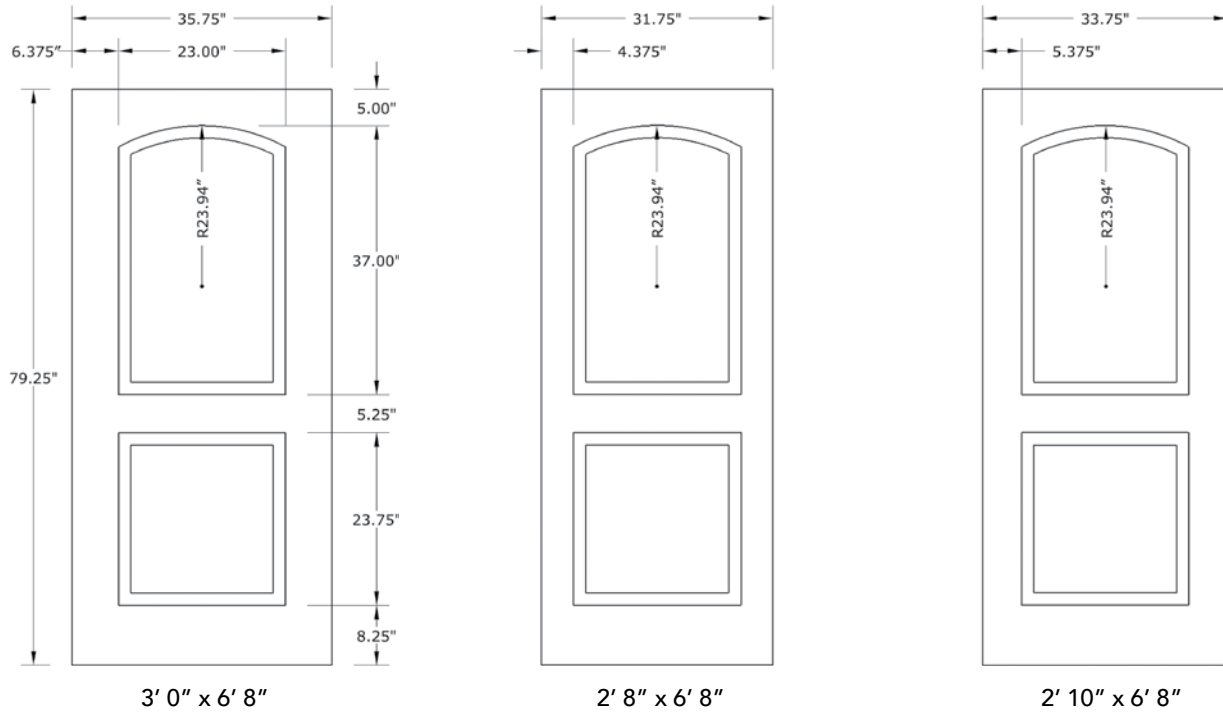

6'8" DRS2D TWO PANEL DOOR

ARCH PANEL & SQUARE TOP

DOOR WIDTHS

NOTE: BY REQUEST, DOOR HEIGHT COMES IN VARYING DIMENSIONS TO A MINIMUM OF 79". EXCESS WILL BE TAKEN FROM BOTTOM RAIL. ALL OTHER DIMENSIONS WILL REMAIN THE SAME.

CUTOUTS & GLASS

A = DISTANCE FROM TOP OF DOOR TO TOP OF CUTOUT

MATCHING SIDELITES