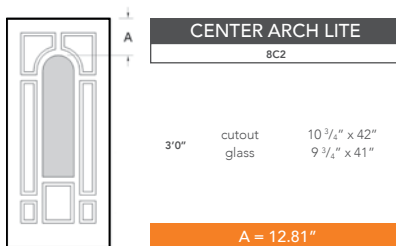

6'8" DRG80 EIGHT PANEL CENTER ARCH DOOR

DOOR WIDTHS

NOTE: BY REQUEST, DOOR HEIGHT COMES IN VARYING DIMENSIONS TO A MINIMUM OF 79". EXCESS WILL BE TAKEN FROM BOTTOM RAIL. ALL OTHER DIMENSIONS WILL REMAIN THE SAME.

CUTOUTS & GLASS

A = DISTANCE FROM TOP OF DOOR TO TOP OF CUTOUT

MATCHING SIDELITES

SLG80

Available Widths:

1' 0"
1' 2"

Spec Page = 130