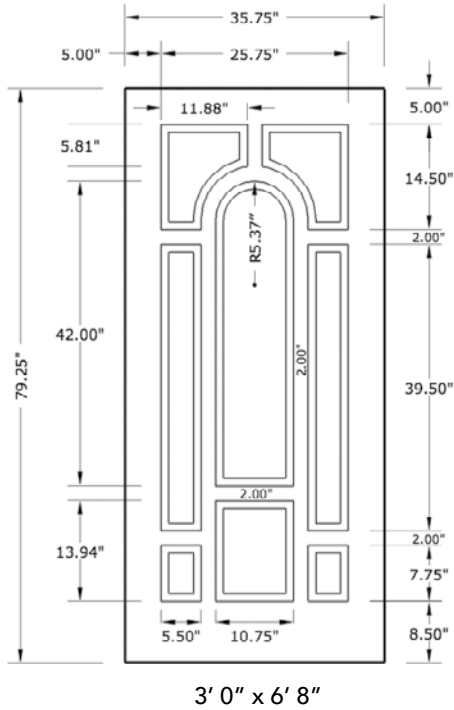

6'8" DRG80 EIGHT PANEL CENTER ARCH DOOR

DOOR WIDTHS

NOTE: BY REQUEST, DOOR HEIGHT COMES IN VARYING DIMENSIONS TO A MINIMUM OF 79". EXCESS WILL BE TAKEN FROM BOTTOM RAIL. ALL OTHER DIMENSIONS WILL REMAIN THE SAME.

CUTOUTS & GLASS

A = DISTANCE FROM TOP OF DOOR TO TOP OF CUTOUT

MATCHING SIDELITES

SLG80

Available Widths:

1' 0"
1' 2"

Spec Page = 130