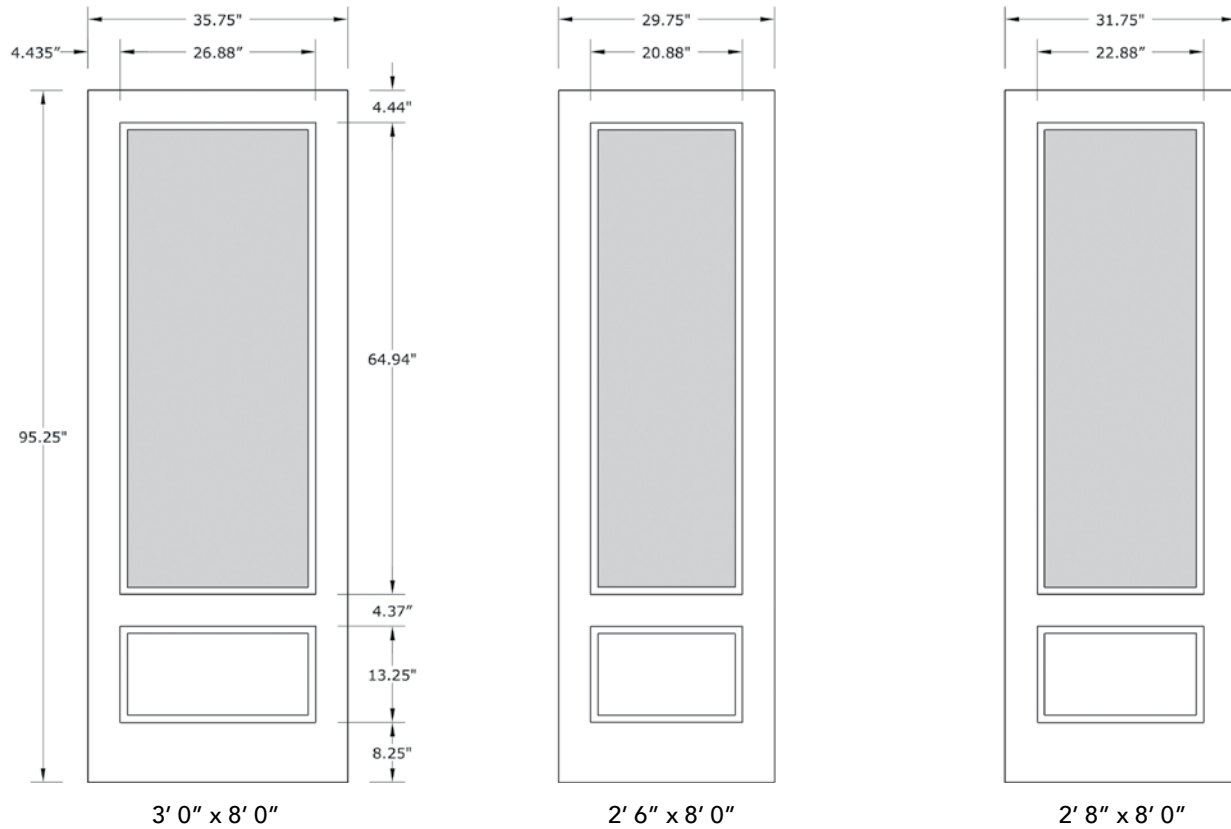

8'0" DRM/DRS1380 FLUSH GLAZED 3/4 LITE DOOR

MAHOGANY & SMOOTH

DOOR WIDTHS

NOTE: BY REQUEST, DOOR HEIGHT COMES IN VARYING DIMENSIONS TO A MINIMUM OF 95". EXCESS WILL BE TAKEN FROM BOTTOM RAIL. ALL OTHER DIMENSIONS WILL REMAIN THE SAME.

GLASS & DAYLIGHT OPENING

3/4 LITE			
2'6"	glass	20" x 64"	
	daylight	19 1/4" x 63 1/4"	
2'8"	glass	22" x 64"	
	daylight	21 1/4" x 63 1/4"	
3'0"	glass	26" x 64"	
	daylight	25 1/4" x 63 1/4"	
A = 4.44"			

A = DISTANCE FROM TOP OF DOOR TO TOP OF OPENING

MATCHING SIDELITES

SLM/SLS1380

Available Widths:

- 1' 0"
- 1' 2"

Spec Page = 229