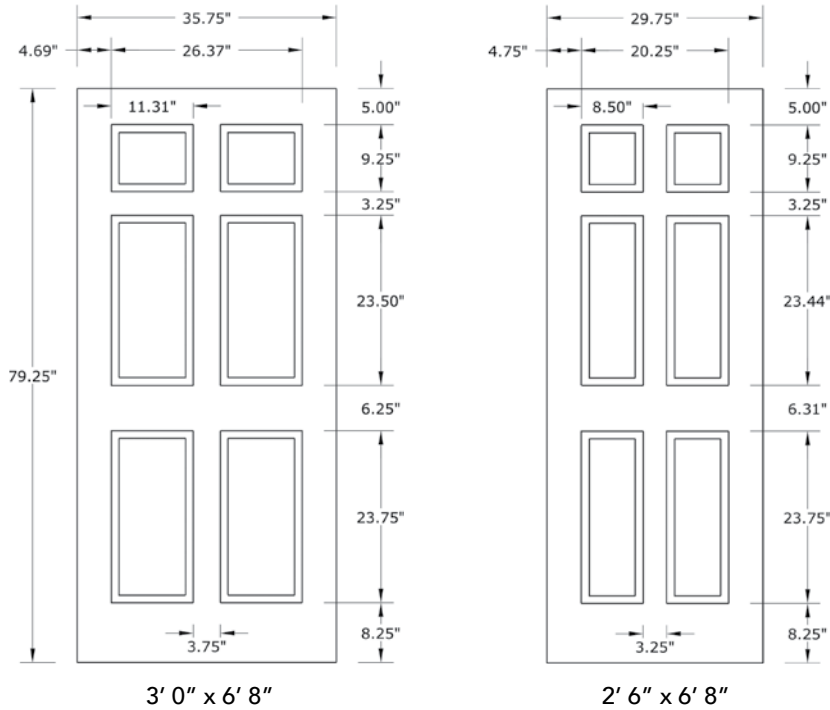

6'8" DRG60 SIX PANEL DOOR

DOOR WIDTHS

NOTE: BY REQUEST, DOOR HEIGHT COMES IN VARYING DIMENSIONS TO A MINIMUM OF 79". EXCESS WILL BE TAKEN FROM BOTTOM RAIL. ALL OTHER DIMENSIONS WILL REMAIN THE SAME.

CUTOUTS & GLASS

A = DISTANCE FROM TOP OF DOOR TO TOP OF CUTOUT

MATCHING SIDELITES