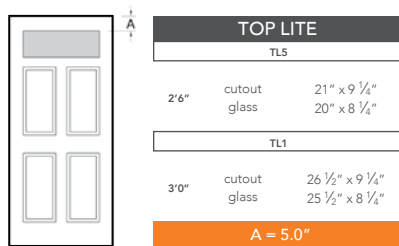

6'8" DRG60 SIX PANEL DOOR

DOOR WIDTHS

NOTE: BY REQUEST, DOOR HEIGHT COMES IN VARYING DIMENSIONS TO A MINIMUM OF 79". EXCESS WILL BE TAKEN FROM BOTTOM RAIL. ALL OTHER DIMENSIONS WILL REMAIN THE SAME.

CUTOUTS & GLASS

A = DISTANCE FROM TOP OF DOOR TO TOP OF CUTOUT

MATCHING SIDELITES