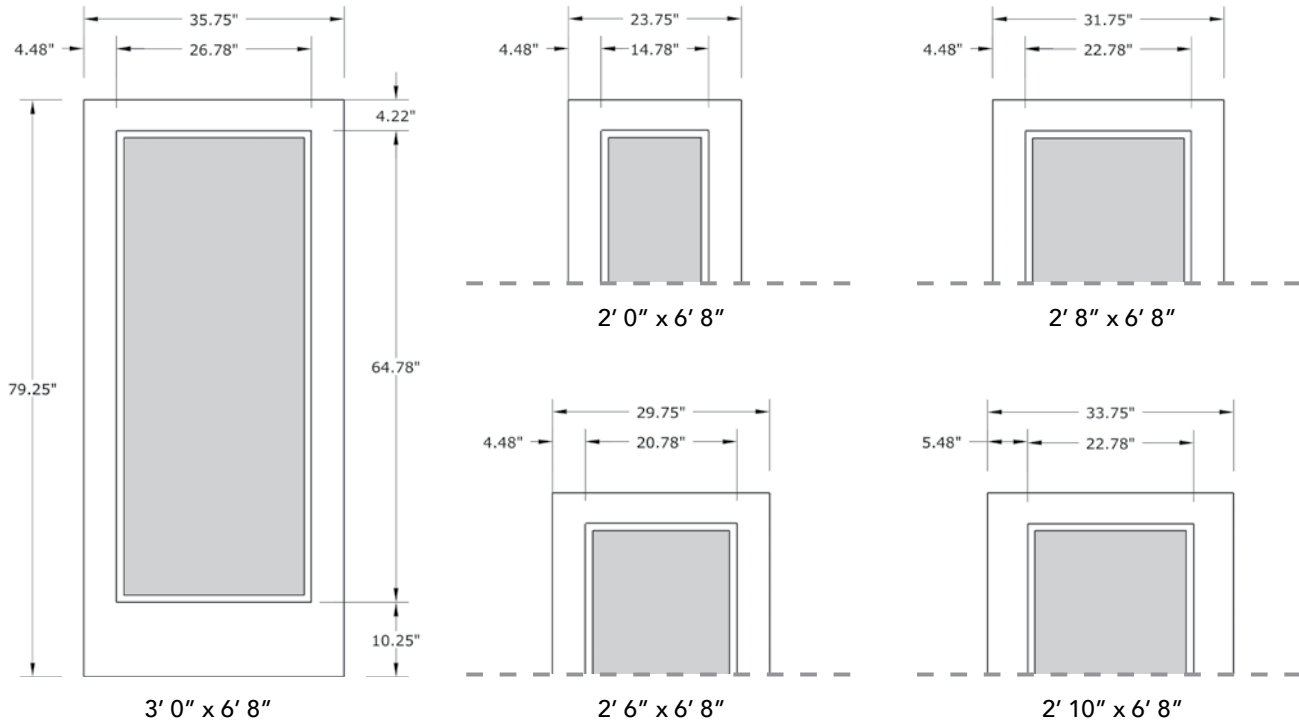

6'8" DRS/F1S* DIRECT GLAZED FULL LITE DOOR

SMOOTH & FIR

DOOR WIDTHS

NOTE: BY REQUEST, DOOR HEIGHT COMES IN VARYING DIMENSIONS TO A MINIMUM OF 79". EXCESS WILL BE TAKEN FROM BOTTOM RAIL. ALL OTHER DIMENSIONS WILL REMAIN THE SAME.

GLASS & DAYLIGHT OPENING

FULL LITE					
2'0"	glass	14" x 64"	2'10"	glass	22" x 64"
	daylight	13" x 63"		daylight	21" x 63"
2'6"	glass	20" x 64"	3'0"	glass	26" x 64"
	daylight	19" x 63"		daylight	25" x 63"
2'8"	glass	22" x 64"	GLASS THICKNESS - 1" (ALL SIZES)		
	daylight	21" x 63"			
A = 4.11"					