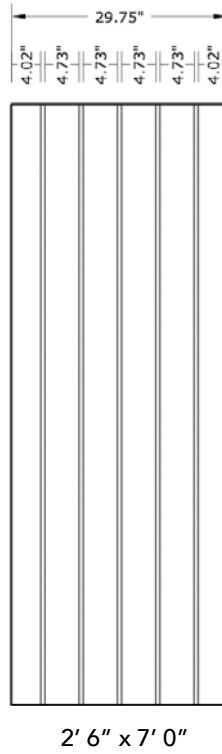

# 7'0" DRATP70 TRUE PLANK DOOR

SQUARE TOP

DOOR WIDTHS

NOTE: BY REQUEST, DOOR HEIGHT COMES IN VARYING DIMENSIONS TO A MINIMUM OF 83". EXCESS WILL BE TAKEN FROM BOTTOM RAIL. ALL OTHER DIMENSIONS WILL REMAIN THE SAME.