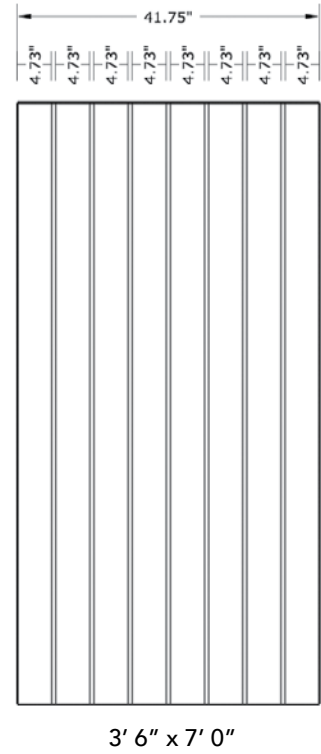

# 7'0" DRATP70 TRUE PLANK DOOR

SQUARE TOP

DOOR WIDTHS

NOTE: BY REQUEST, DOOR HEIGHT COMES IN VARYING DIMENSIONS TO A MINIMUM OF 83". EXCESS WILL BE TAKEN FROM BOTTOM RAIL. ALL OTHER DIMENSIONS WILL REMAIN THE SAME.