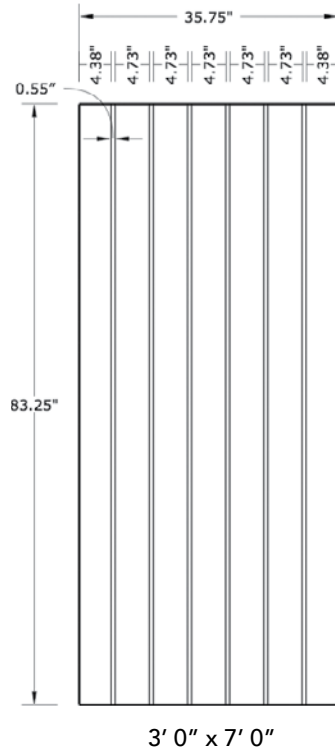

# 7'0" DRATP70 TRUE PLANK DOOR

SQUARE TOP

DOOR WIDTHS

NOTE: BY REQUEST, DOOR HEIGHT COMES IN VARYING DIMENSIONS TO A MINIMUM OF 83". EXCESS WILL BE TAKEN FROM BOTTOM RAIL. ALL OTHER DIMENSIONS WILL REMAIN THE SAME.