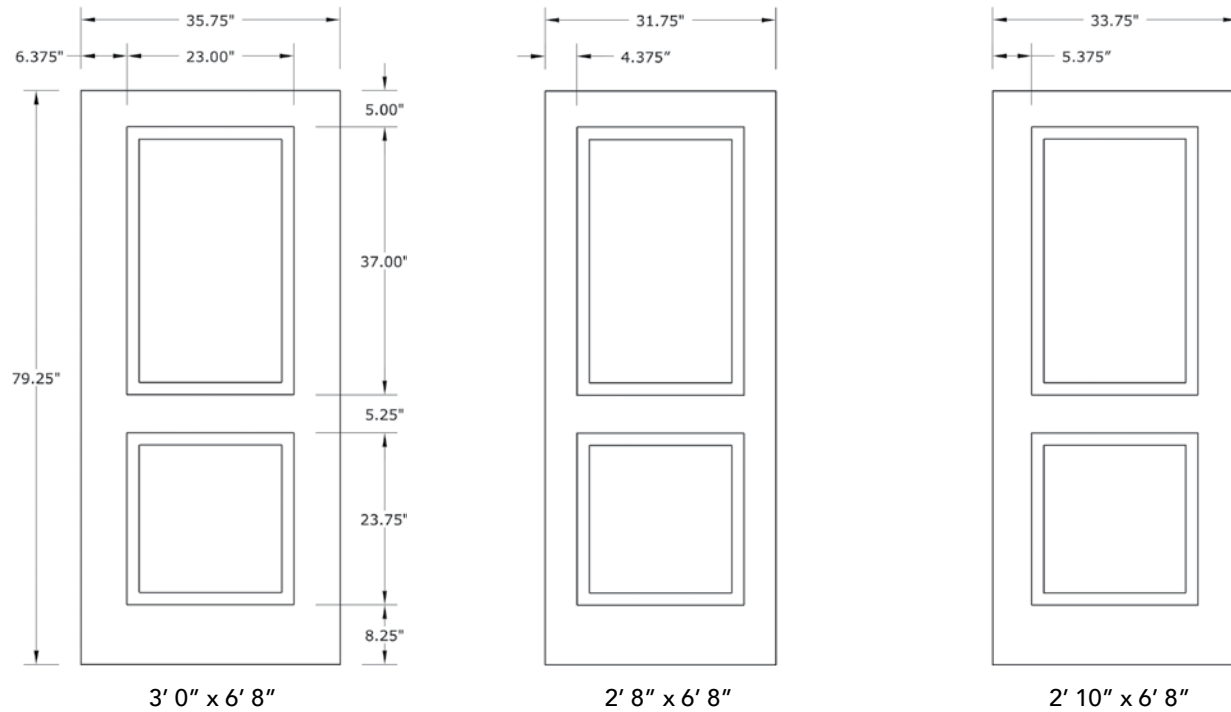

6'8" DRS2B TWO PANEL DOOR

SQUARE PANEL & SQUARE TOP

DOOR WIDTHS

NOTE: BY REQUEST, DOOR HEIGHT COMES IN VARYING DIMENSIONS TO A MINIMUM OF 79". EXCESS WILL BE TAKEN FROM BOTTOM RAIL. ALL OTHER DIMENSIONS WILL REMAIN THE SAME.

CUTOUTS & GLASS

A = DISTANCE FROM TOP OF DOOR TO TOP OF CUTOUT

MATCHING SIDELITES