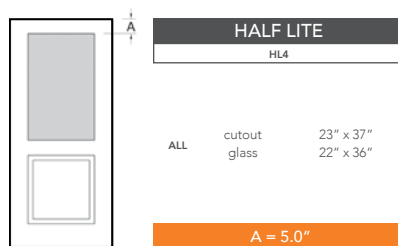

6'8" DRS2B TWO PANEL DOOR

SQUARE PANEL & SQUARE TOP

DOOR WIDTHS

NOTE: BY REQUEST, DOOR HEIGHT COMES IN VARYING DIMENSIONS TO A MINIMUM OF 79". EXCESS WILL BE TAKEN FROM BOTTOM RAIL. ALL OTHER DIMENSIONS WILL REMAIN THE SAME.

CUTOUTS & GLASS

A = DISTANCE FROM TOP OF DOOR TO TOP OF CUTOUT

MATCHING SIDELITES