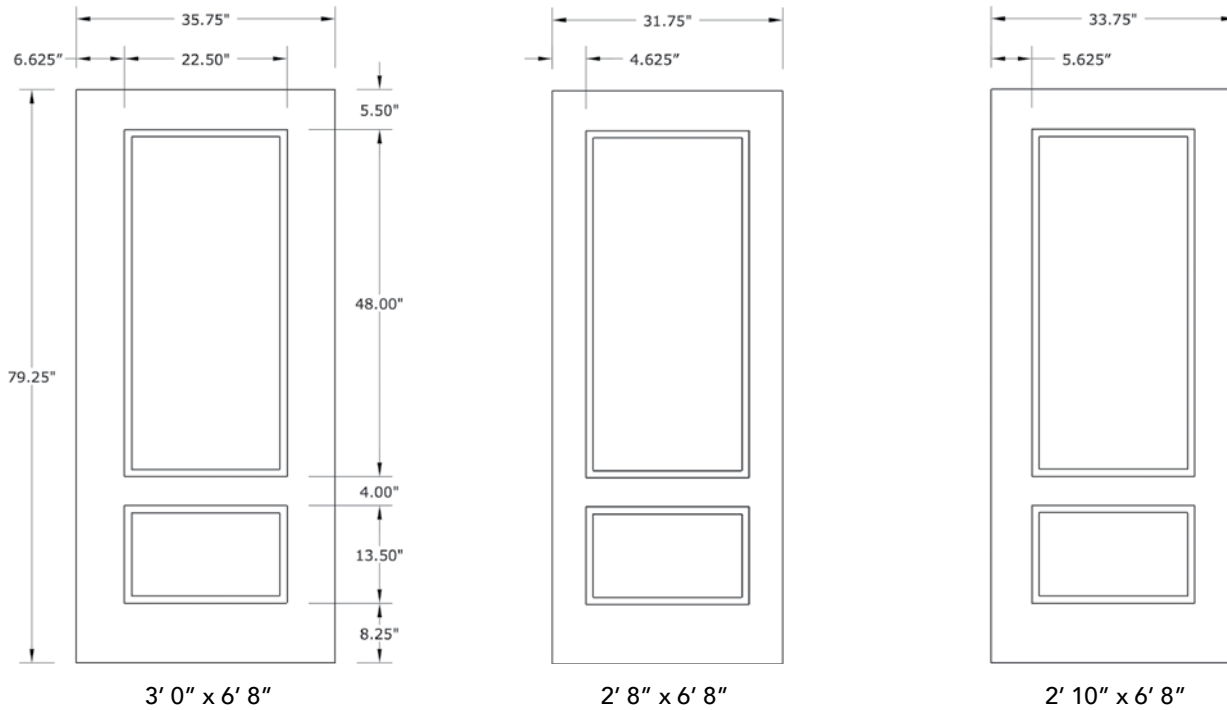

6'8" DRS29 3/4 TWO PANEL DOOR

DOOR WIDTHS

NOTE: BY REQUEST, DOOR HEIGHT COMES IN VARYING DIMENSIONS TO A MINIMUM OF 79". EXCESS WILL BE TAKEN FROM BOTTOM RAIL. ALL OTHER DIMENSIONS WILL REMAIN THE SAME.

CUTOUTS & GLASS

A = DISTANCE FROM TOP OF DOOR TO TOP OF CUTOUT