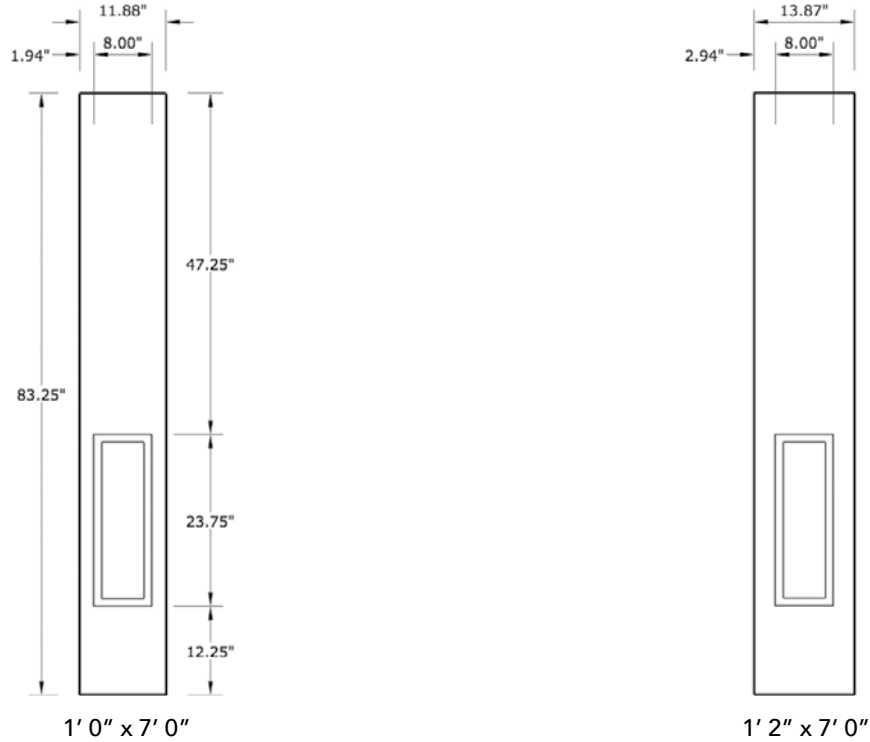

7'0" SLS4170 FOUR PANEL SIDELITE

SIDELITE WIDTHS

NOTE: BY REQUEST, SIDELITE HEIGHT COMES IN VARYING DIMENSIONS TO A MINIMUM OF 83". EXCESS WILL BE TAKEN FROM BOTTOM RAIL. ALL OTHER DIMENSIONS WILL REMAIN THE SAME.

CUTOUTS & GLASS

A = DISTANCE FROM TOP OF SIDELITE TO TOP OF CUTOUT

MATCHING DOORS

DRS4170

Available Widths:

- 2' 8"
- 2' 10"
- 3' 0"

Spec Page = 157