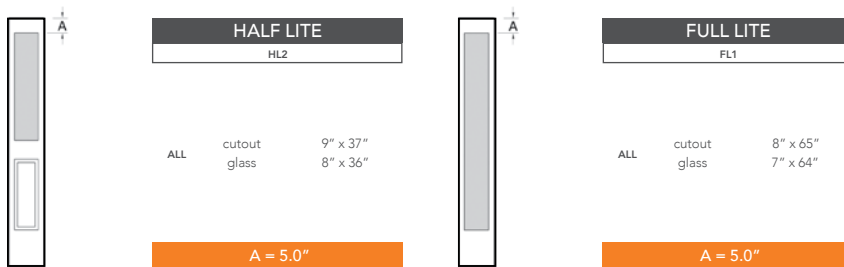

7'0" SLS4170 FOUR PANEL SIDELITE

SIDELITE WIDTHS

NOTE: BY REQUEST, SIDELITE HEIGHT COMES IN VARYING DIMENSIONS TO A MINIMUM OF 83". EXCESS WILL BE TAKEN FROM BOTTOM RAIL. ALL OTHER DIMENSIONS WILL REMAIN THE SAME.

CUTOUTS & GLASS

A = DISTANCE FROM TOP OF SIDELITE TO TOP OF CUTOUT

MATCHING DOORS

DRS4170

Available Widths:

- 2' 8"
- 2' 10"
- 3' 0"

Spec Page = 157