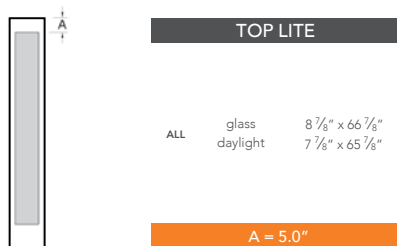

# 6'8" SLS3F\* DIRECT GLAZED SHAKER SIDELITE

## SIDELITE WIDTHS

NOTE: BY REQUEST, SIDELITE HEIGHT COMES IN VARYING DIMENSIONS TO A MINIMUM OF 79". EXCESS WILL BE TAKEN FROM BOTTOM RAIL. ALL OTHER DIMENSIONS WILL REMAIN THE SAME.

## GLASS & DAYLIGHT OPENING

A = DISTANCE FROM TOP OF SIDELITE TO TOP OF STICKING