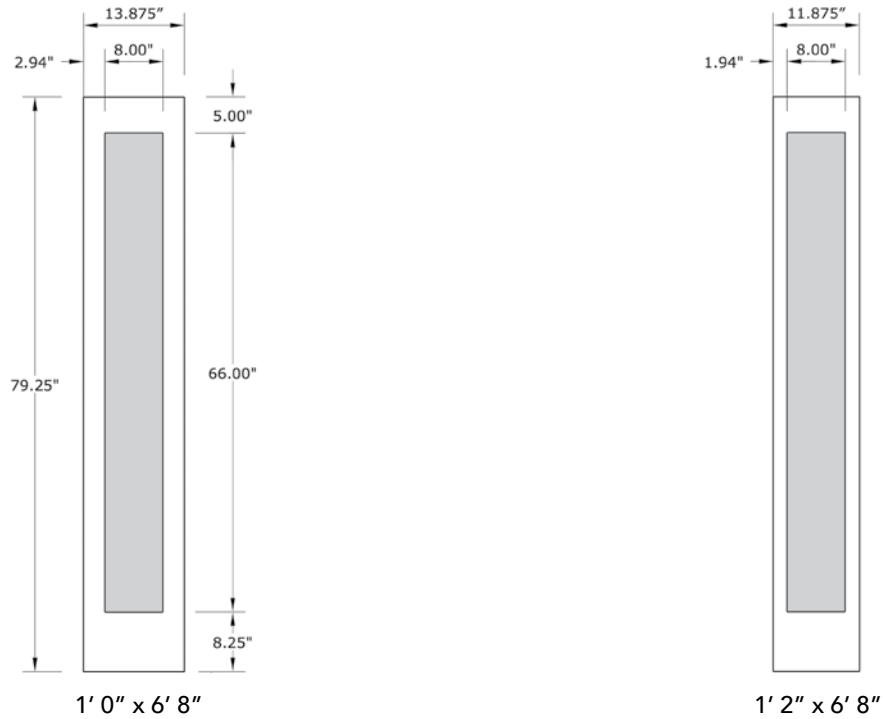

# 6'8" SLS3F\* DIRECT GLAZED SHAKER SIDELITE

## SIDELITE WIDTHS

NOTE: BY REQUEST, SIDELITE HEIGHT COMES IN VARYING DIMENSIONS TO A MINIMUM OF 79". EXCESS WILL BE TAKEN FROM BOTTOM RAIL. ALL OTHER DIMENSIONS WILL REMAIN THE SAME.

## GLASS & DAYLIGHT OPENING

A = DISTANCE FROM TOP OF SIDELITE TO TOP OF STICKING

## MATCHING DOORS

DRF3F

Available Widths:

2' 8"  
2' 10"  
3' 0"

Spec Page = 77

\* COMING SOON, PLEASE CALL FOR AVAILABILITY.