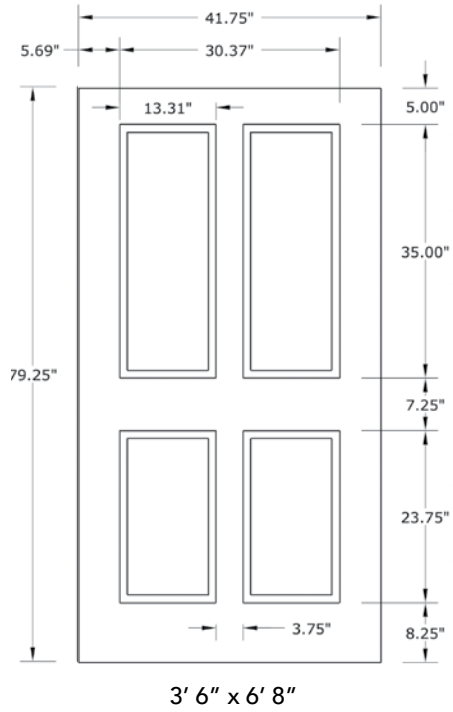

# 6'8" DRM41 TRUE FOUR PANEL DOOR

DOOR WIDTHS

NOTE: BY REQUEST, DOOR HEIGHT COMES IN VARYING DIMENSIONS TO A MINIMUM OF 79". EXCESS WILL BE TAKEN FROM BOTTOM RAIL. ALL OTHER DIMENSIONS WILL REMAIN THE SAME.