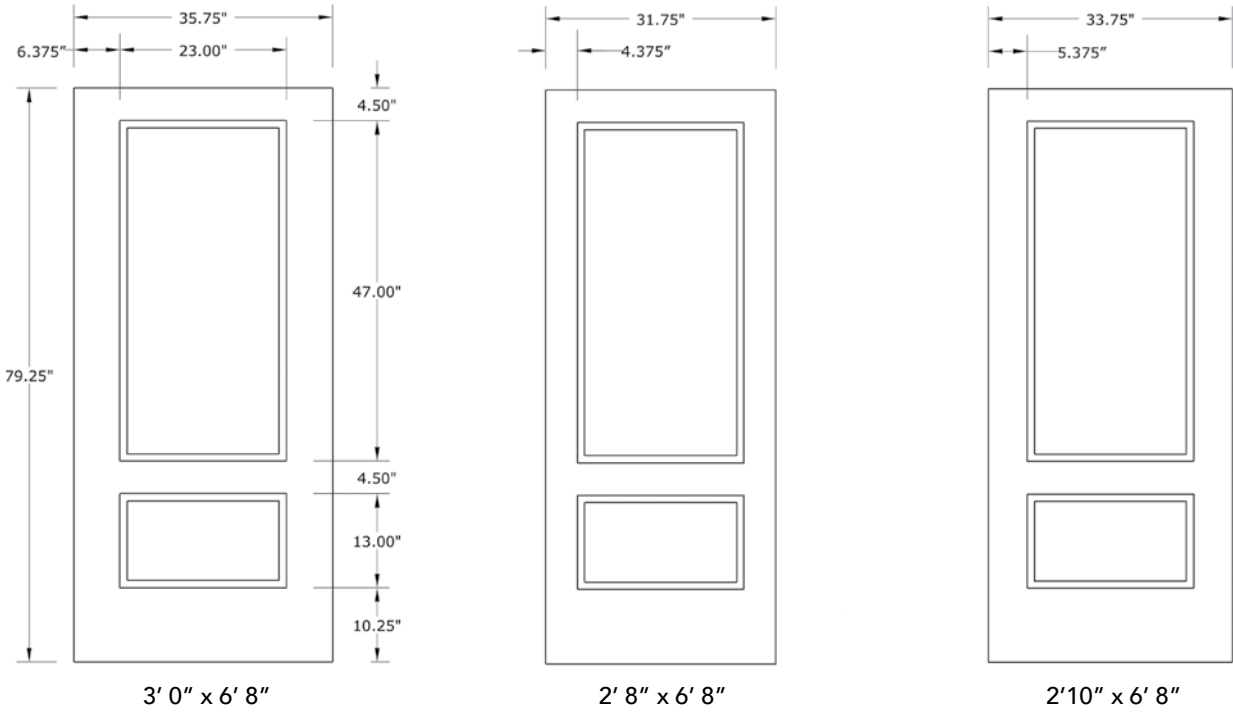

# 6'8" DRC21 TWO PANEL DOOR

CHERRY

## DOOR WIDTHS

NOTE: BY REQUEST, DOOR HEIGHT COMES IN VARYING DIMENSIONS TO A MINIMUM OF 79". EXCESS WILL BE TAKEN FROM BOTTOM RAIL. ALL OTHER DIMENSIONS WILL REMAIN THE SAME.

## CUTOUTS & GLASS

A = DISTANCE FROM TOP OF DOOR TO TOP OF CUTOUT