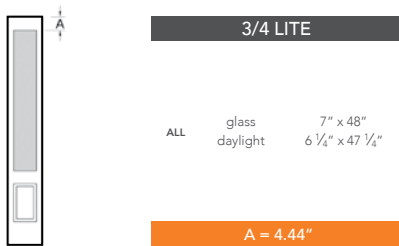

6'8" SLM/SLS13 FLUSH GLAZED 3/4 LITE SIDELITE

MAHOGANY & SMOOTH

SIDELITE WIDTHS

NOTE: BY REQUEST, SIDELITE HEIGHT COMES IN VARYING DIMENSIONS TO A MINIMUM OF 79". EXCESS WILL BE TAKEN FROM BOTTOM RAIL. ALL OTHER DIMENSIONS WILL REMAIN THE SAME.

GLASS & DAYLIGHT OPENING

A = DISTANCE FROM TOP OF SIDELITE TO TOP OF OPENING

MATCHING DOORS

DRM/DRS13

Available Widths:

- 2' 6"
- 2' 8"
- 3' 0"

Spec Page = 217