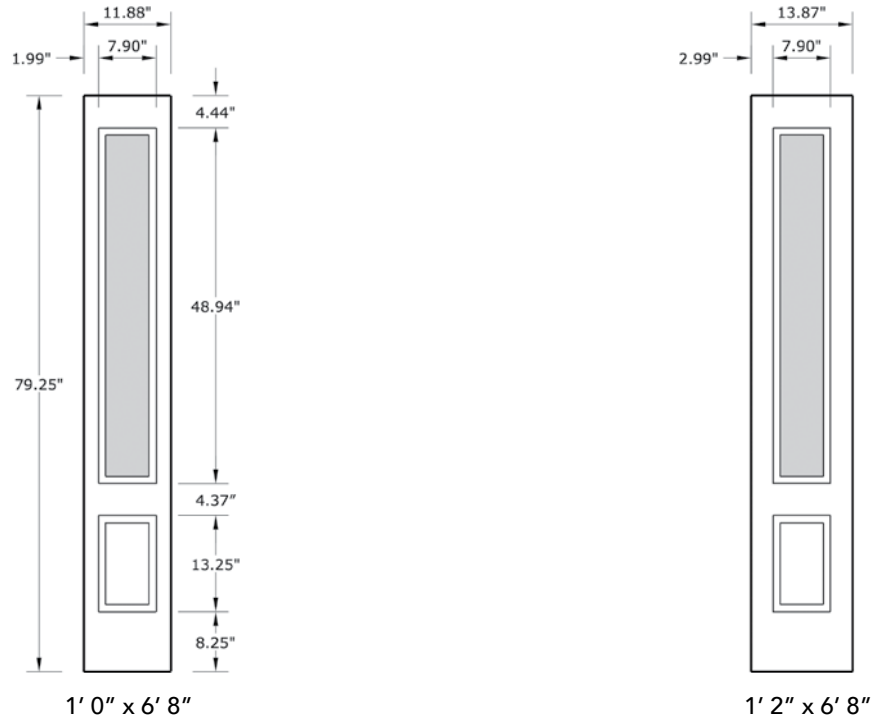

6'8" SLM/SLS13 FLUSH GLAZED 3/4 LITE SIDELITE

MAHOGANY & SMOOTH

SIDELITE WIDTHS

NOTE: BY REQUEST, SIDELITE HEIGHT COMES IN VARYING DIMENSIONS TO A MINIMUM OF 79". EXCESS WILL BE TAKEN FROM BOTTOM RAIL. ALL OTHER DIMENSIONS WILL REMAIN THE SAME.

GLASS & DAYLIGHT OPENING

A = DISTANCE FROM TOP OF SIDELITE TO TOP OF OPENING

MATCHING DOORS

DRM/DRS13

Available Widths:

- 2' 6"
- 2' 8"
- 3' 0"

Spec Page = 217