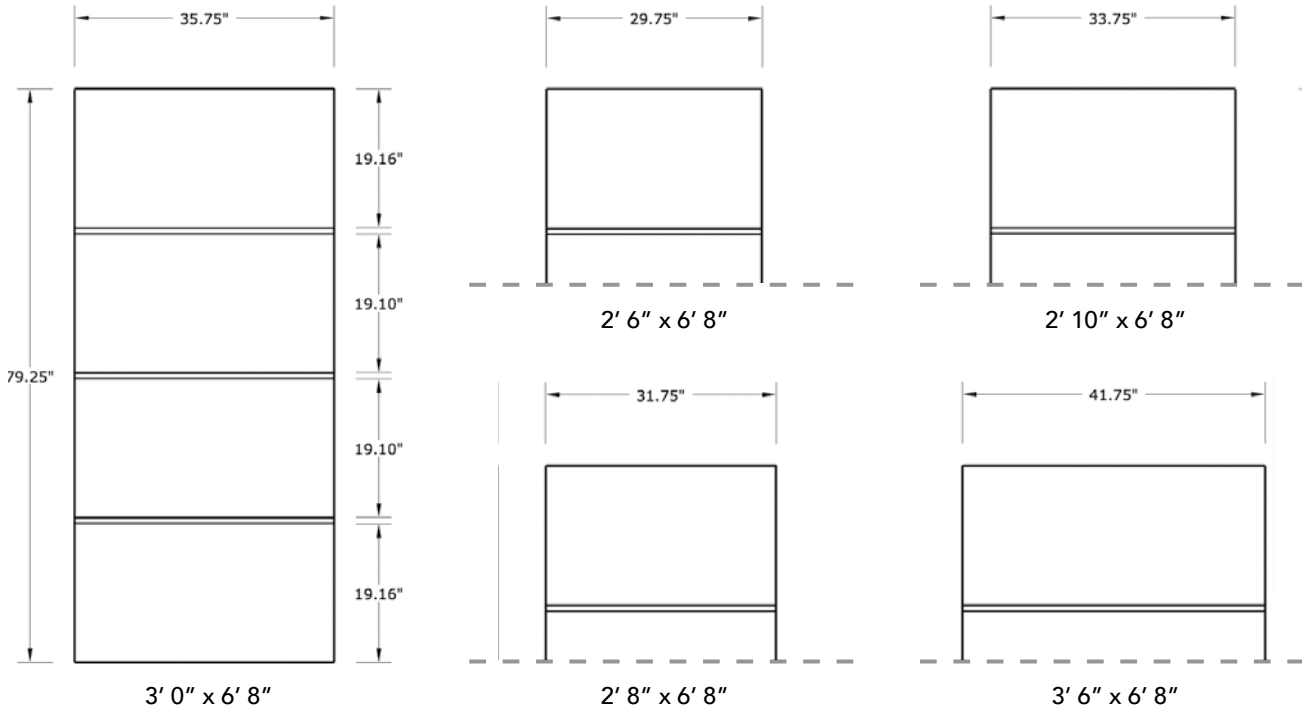

# 6'8" DMG46 SOUTH BEACH DOOR

OAK GRAIN

## DOOR WIDTHS

NOTE: BY REQUEST, DOOR HEIGHT COMES IN VARYING DIMENSIONS TO A MINIMUM OF 79". EXCESS WILL BE TAKEN FROM BOTTOM RAIL. ALL OTHER DIMENSIONS WILL REMAIN THE SAME.