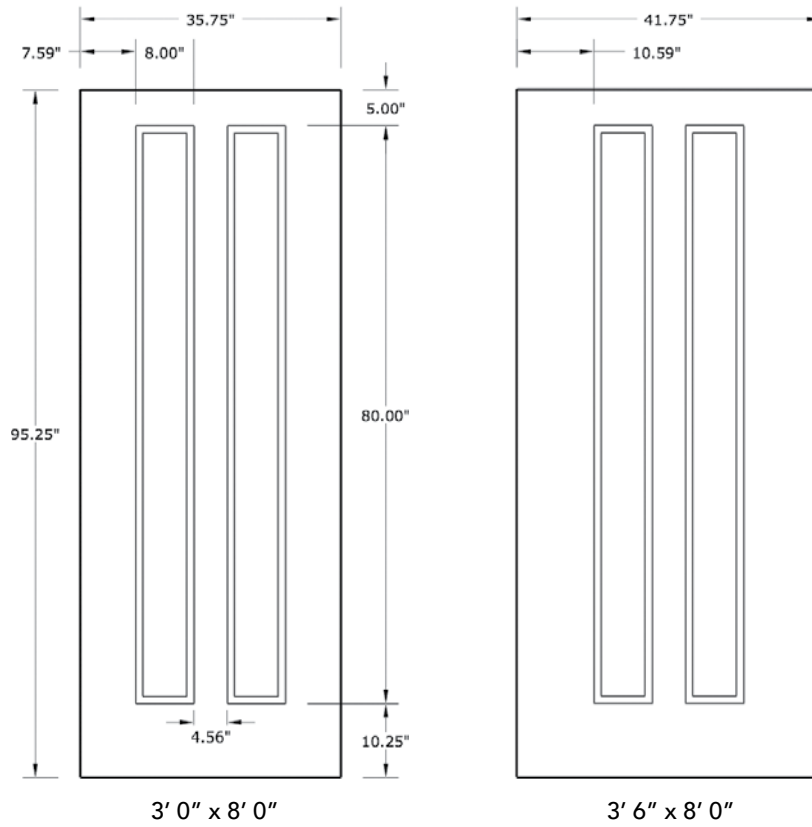

8'0" DMS1T80 MARTINIQUE DOOR

SMOOTH SKIN

FLUSH GLAZED TWIN LITE

DOOR WIDTHS

NOTE: BY REQUEST, DOOR HEIGHT COMES IN VARYING DIMENSIONS TO A MINIMUM OF 95". EXCESS WILL BE TAKEN FROM BOTTOM RAIL. ALL OTHER DIMENSIONS WILL REMAIN THE SAME.

GLASS & DAYLIGHT OPENING

A = DISTANCE FROM TOP OF DOOR TO TOP OF OPENING