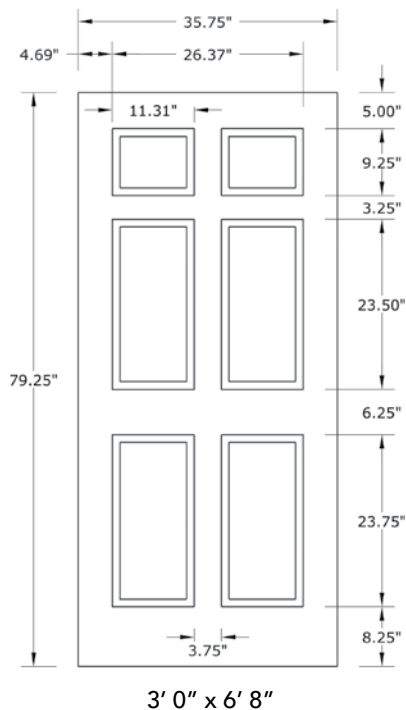

6'8" DRM60 SIX PANEL DOOR

DOOR WIDTHS

NOTE: BY REQUEST, DOOR HEIGHT COMES IN VARYING DIMENSIONS TO A MINIMUM OF 79". EXCESS WILL BE TAKEN FROM BOTTOM RAIL. ALL OTHER DIMENSIONS WILL REMAIN THE SAME.

CUTOUTS & GLASS

A = DISTANCE FROM TOP OF DOOR TO TOP OF CUTOUT

MATCHING SIDELITES