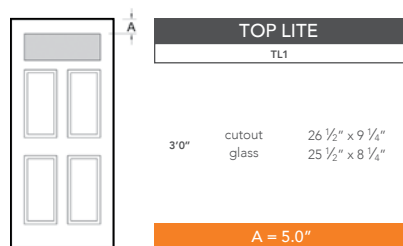

6'8" DRM60 SIX PANEL DOOR

DOOR WIDTHS

NOTE: BY REQUEST, DOOR HEIGHT COMES IN VARYING DIMENSIONS TO A MINIMUM OF 79". EXCESS WILL BE TAKEN FROM BOTTOM RAIL. ALL OTHER DIMENSIONS WILL REMAIN THE SAME.

CUTOUTS & GLASS

A = DISTANCE FROM TOP OF DOOR TO TOP OF CUTOUT

MATCHING SIDELITES