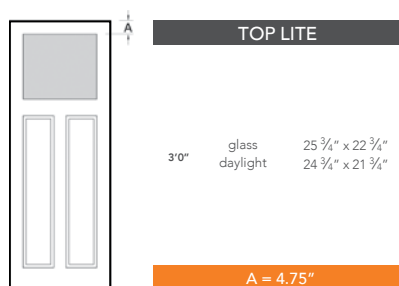

8'0" DRS3C80 DIRECT GLAZED CRAFTSMAN

DOOR WIDTHS

NOTE: BY REQUEST, DOOR HEIGHT COMES IN VARYING DIMENSIONS TO A MINIMUM OF 95". EXCESS WILL BE TAKEN FROM BOTTOM RAIL. ALL OTHER DIMENSIONS WILL REMAIN THE SAME.

GLASS & DAYLIGHT OPENING

A = DISTANCE FROM TOP OF DOOR TO TOP OF STICKING

MATCHING SIDELITES