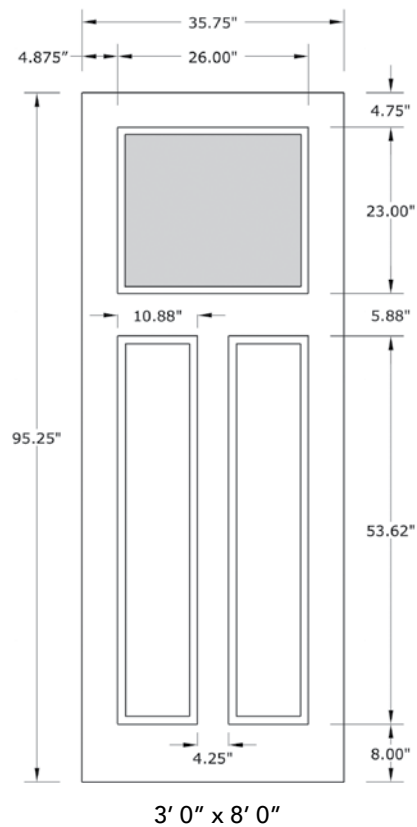

8'0" DRS3C80 DIRECT GLAZED CRAFTSMAN

DOOR WIDTHS

NOTE: BY REQUEST, DOOR HEIGHT COMES IN VARYING DIMENSIONS TO A MINIMUM OF 95". EXCESS WILL BE TAKEN FROM BOTTOM RAIL. ALL OTHER DIMENSIONS WILL REMAIN THE SAME.

GLASS & DAYLIGHT OPENING

A = DISTANCE FROM TOP OF DOOR TO TOP OF STICKING

MATCHING SIDELITES