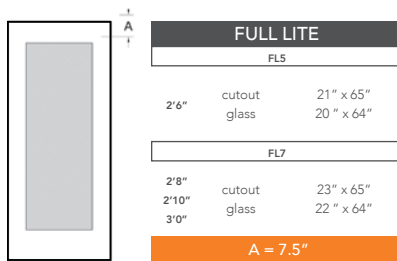

# 7'0" DRG0070 FLUSH DOOR

## DOOR WIDTHS

NOTE: BY REQUEST, DOOR HEIGHT COMES IN VARYING DIMENSIONS TO A MINIMUM OF 83". EXCESS WILL BE TAKEN FROM BOTTOM RAIL. ALL OTHER DIMENSIONS WILL REMAIN THE SAME.

## CUTOUTS & GLASS

A = DISTANCE FROM TOP OF DOOR TO TOP OF CUTOUT