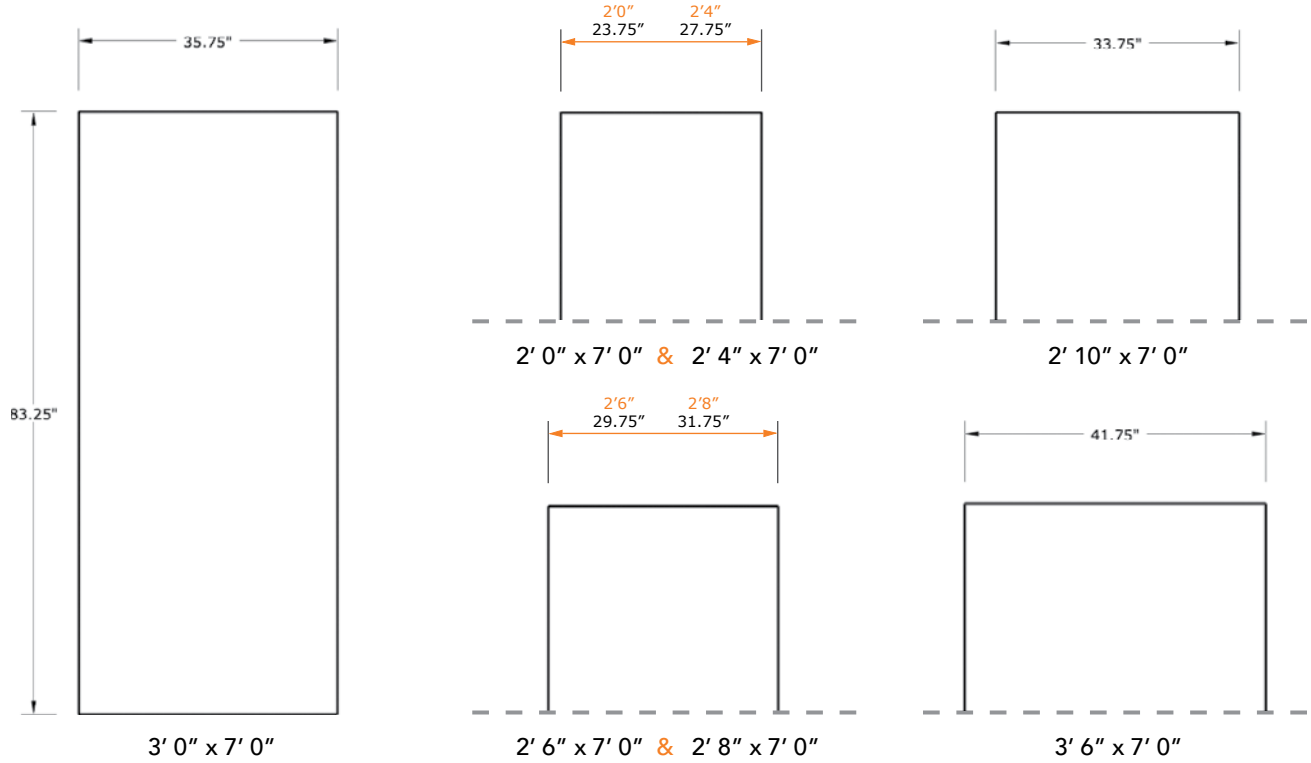

# 7'0" DRG0070 FLUSH DOOR

## DOOR WIDTHS

NOTE: BY REQUEST, DOOR HEIGHT COMES IN VARYING DIMENSIONS TO A MINIMUM OF 83". EXCESS WILL BE TAKEN FROM BOTTOM RAIL. ALL OTHER DIMENSIONS WILL REMAIN THE SAME.

## CUTOUTS & GLASS

A = DISTANCE FROM TOP OF DOOR TO TOP OF CUTOUT

## MATCHING SIDELITES