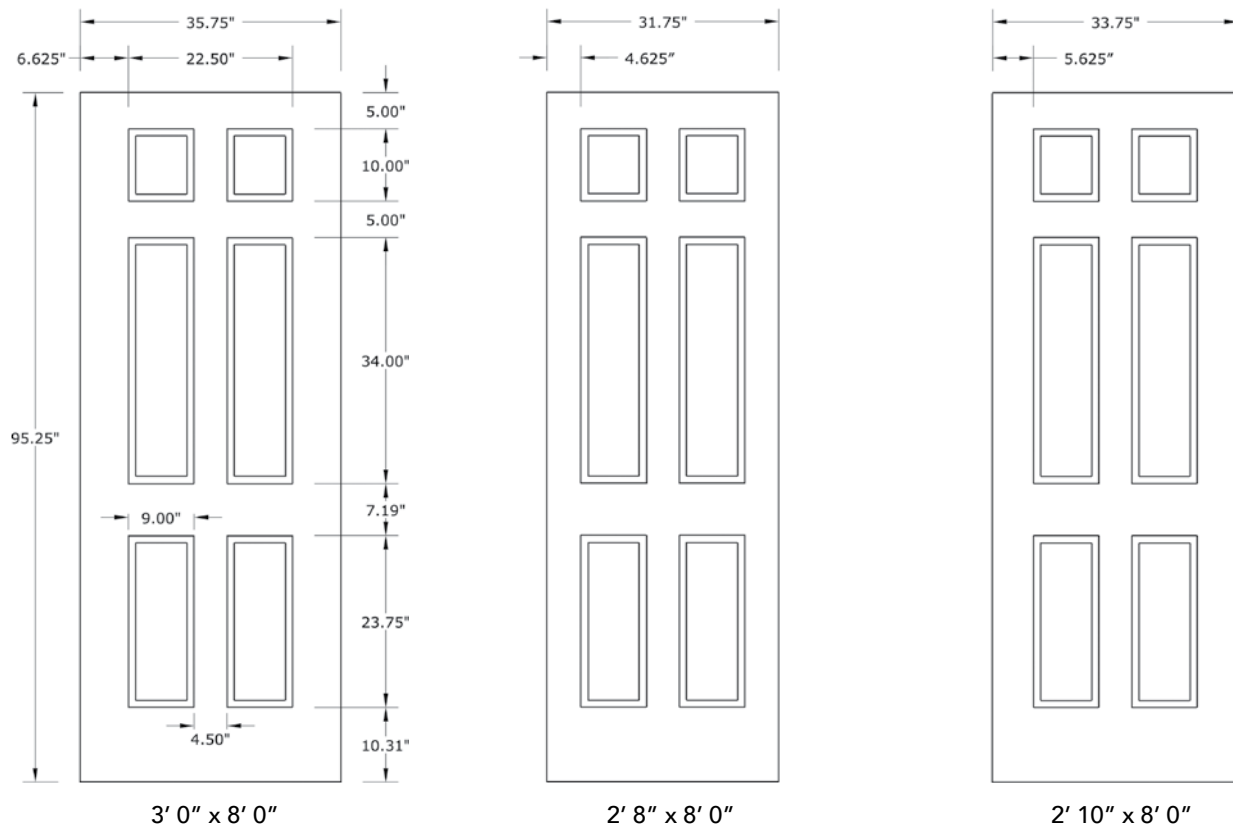

8'0" DRG6180 SIX PANEL UTILITY DOOR

DOOR WIDTHS

NOTE: BY REQUEST, DOOR HEIGHT COMES IN VARYING DIMENSIONS TO A MINIMUM OF 95". EXCESS WILL BE TAKEN FROM BOTTOM RAIL. ALL OTHER DIMENSIONS WILL REMAIN THE SAME.

CUTOUTS & GLASS

A = DISTANCE FROM TOP OF DOOR TO TOP OF CUTOUT