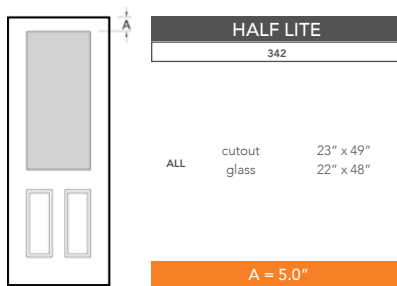

8'0" DRG6180 SIX PANEL UTILITY DOOR

DOOR WIDTHS

NOTE: BY REQUEST, DOOR HEIGHT COMES IN VARYING DIMENSIONS TO A MINIMUM OF 95". EXCESS WILL BE TAKEN FROM BOTTOM RAIL. ALL OTHER DIMENSIONS WILL REMAIN THE SAME.

CUTOUTS & GLASS

A = DISTANCE FROM TOP OF DOOR TO TOP OF CUTOUT