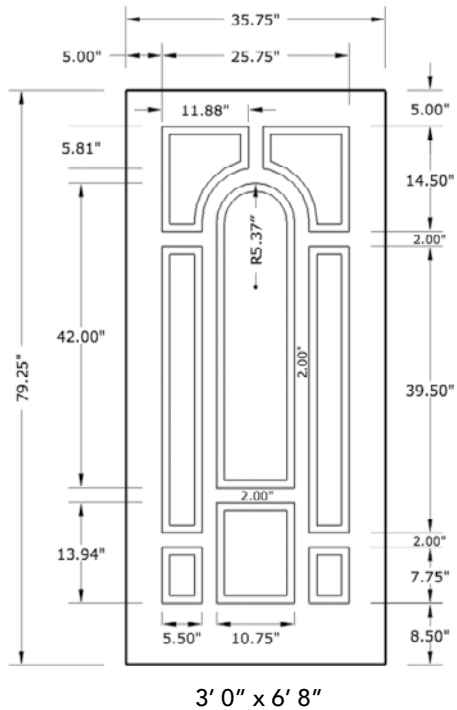

# 6'8" DRS80 EIGHT PANEL DOOR

## DOOR WIDTHS

NOTE: BY REQUEST, DOOR HEIGHT COMES IN VARYING DIMENSIONS TO A MINIMUM OF 79". EXCESS WILL BE TAKEN FROM BOTTOM RAIL. ALL OTHER DIMENSIONS WILL REMAIN THE SAME.

## CUTOUTS & GLASS

A = DISTANCE FROM TOP OF DOOR TO TOP OF CUTOUT

## MATCHING SIDELITES

SLS80

Available Widths:

1' 0"  
1' 2"

Spec Page = 188