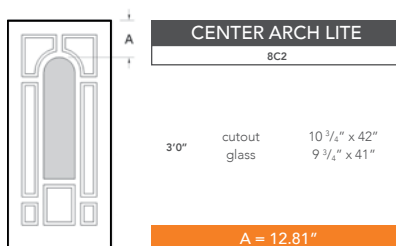

# 6'8" DRS80 EIGHT PANEL DOOR

## DOOR WIDTHS

NOTE: BY REQUEST, DOOR HEIGHT COMES IN VARYING DIMENSIONS TO A MINIMUM OF 79". EXCESS WILL BE TAKEN FROM BOTTOM RAIL. ALL OTHER DIMENSIONS WILL REMAIN THE SAME.

## CUTOUTS & GLASS

A = DISTANCE FROM TOP OF DOOR TO TOP OF CUTOUT

## MATCHING SIDELITES

SLS80

Available Widths:

1' 0"  
1' 2"

Spec Page = 188