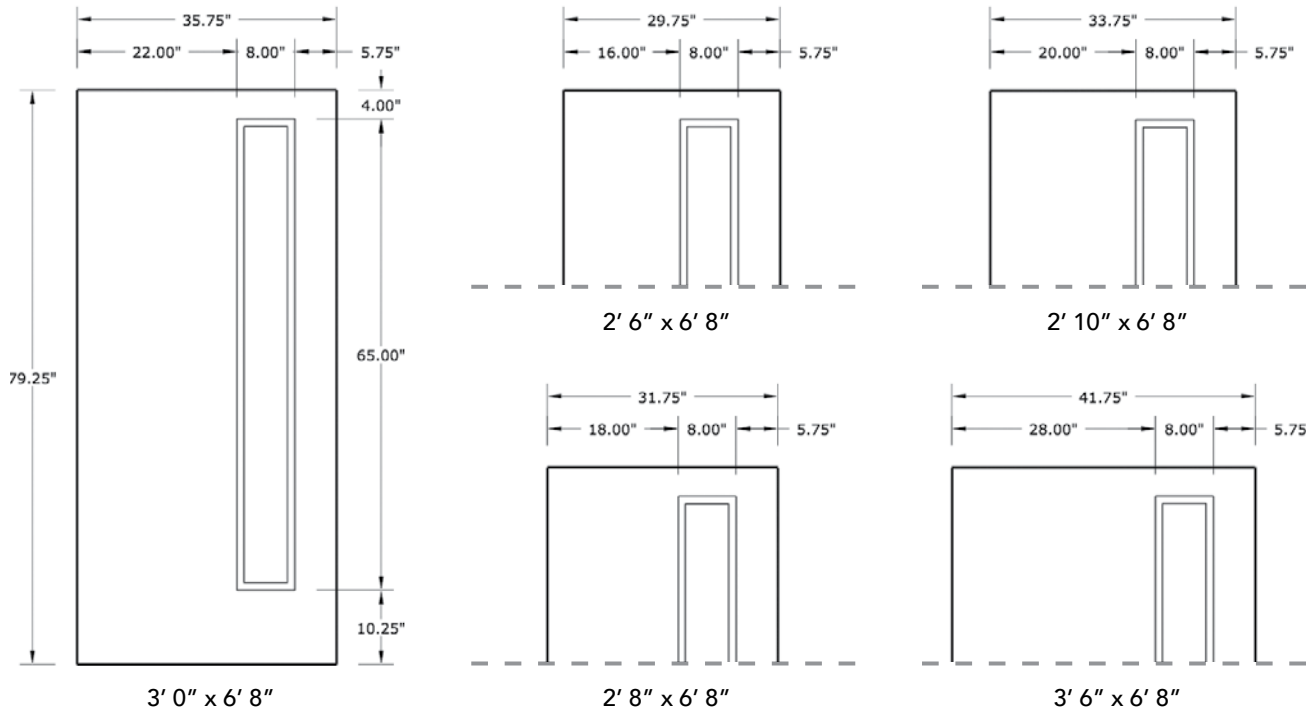

DOOR WIDTHS

NOTE: BY REQUEST, DOOR HEIGHT COMES IN VARYING DIMENSIONS TO A MINIMUM OF 79". EXCESS WILL BE TAKEN FROM BOTTOM RAIL. ALL OTHER DIMENSIONS WILL REMAIN THE SAME.

GLASS & DAYLIGHT OPENING

A = DISTANCE FROM TOP OF DOOR TO TOP OF OPENING