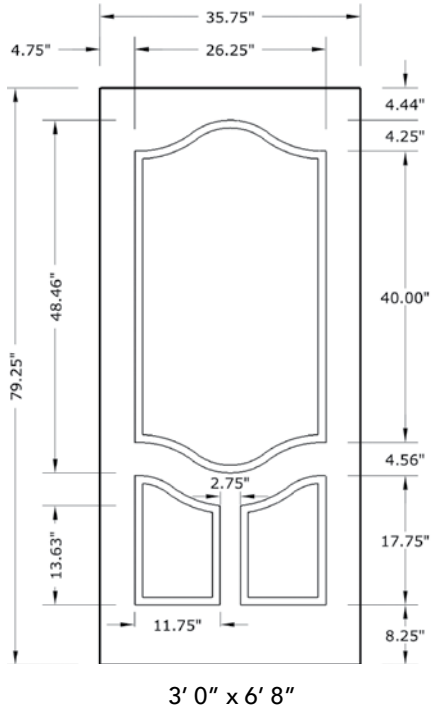

# 6'8" DRG3P 3/4 PREMIUM DOOR

## DOOR WIDTHS

NOTE: BY REQUEST, DOOR HEIGHT COMES IN VARYING DIMENSIONS TO A MINIMUM OF 79". EXCESS WILL BE TAKEN FROM BOTTOM RAIL. ALL OTHER DIMENSIONS WILL REMAIN THE SAME.

## CUTOUTS & GLASS

**3/4 OVAL LITE**  
3V2

		Width	Height
3'0"	cutout	17.835"	40.118"
	glass	16.781"	38.719"

OVAL IS CENTERED IN PANEL HEIGHT

## MATCHING SIDELITES

**SLG3P**

Available Widths:

- 1' 0"
- 1' 2"

Spec Page = 122