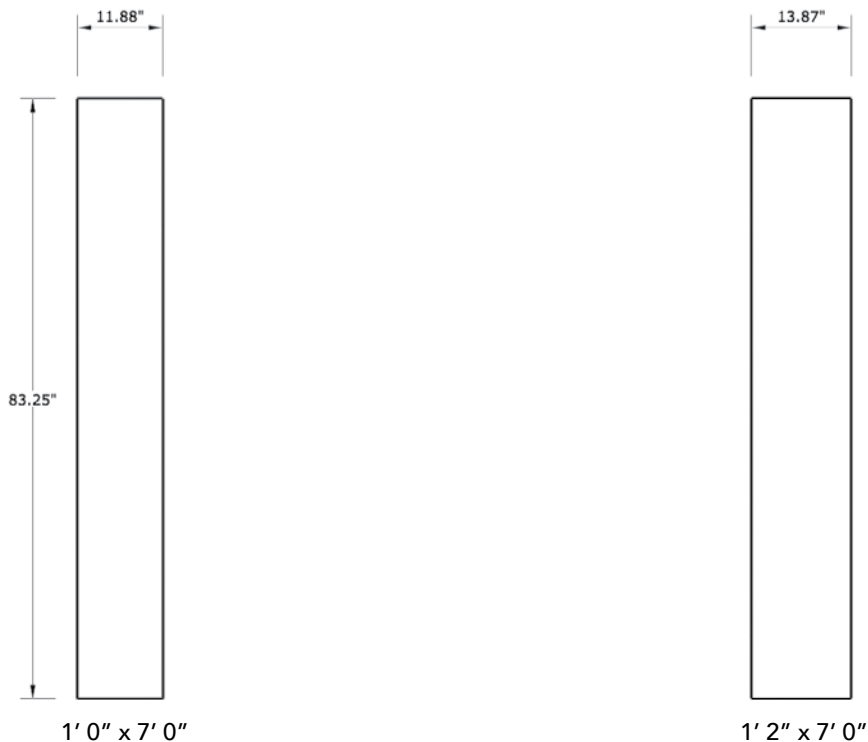

7'0" SLW0070 FLUSH SIDELITE

SIDELITE WIDTHS

NOTE: BY REQUEST, SIDELITE HEIGHT COMES IN VARYING DIMENSIONS TO A MINIMUM OF 83". EXCESS WILL BE TAKEN FROM BOTTOM RAIL. ALL OTHER DIMENSIONS WILL REMAIN THE SAME.

CUTOUTS & GLASS

A = DISTANCE FROM TOP OF SIDELITE TO TOP OF CUTOUT

MATCHING DOORS

DRW0070

Available Widths:

- 2' 0" 2' 8"
- 2' 4" 2' 10"
- 2' 6" 3' 0"

Spec Page = 194