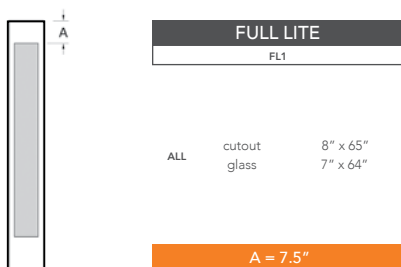

7'0" SLW0070 FLUSH SIDELITE

SIDELITE WIDTHS

NOTE: BY REQUEST, SIDELITE HEIGHT COMES IN VARYING DIMENSIONS TO A MINIMUM OF 83". EXCESS WILL BE TAKEN FROM BOTTOM RAIL. ALL OTHER DIMENSIONS WILL REMAIN THE SAME.

CUTOUTS & GLASS

A = DISTANCE FROM TOP OF SIDELITE TO TOP OF CUTOUT

MATCHING DOORS

DRW0070

Available Widths:

- 2' 0" 2' 8"
- 2' 4" 2' 10"
- 2' 6" 3' 0"

Spec Page = 194