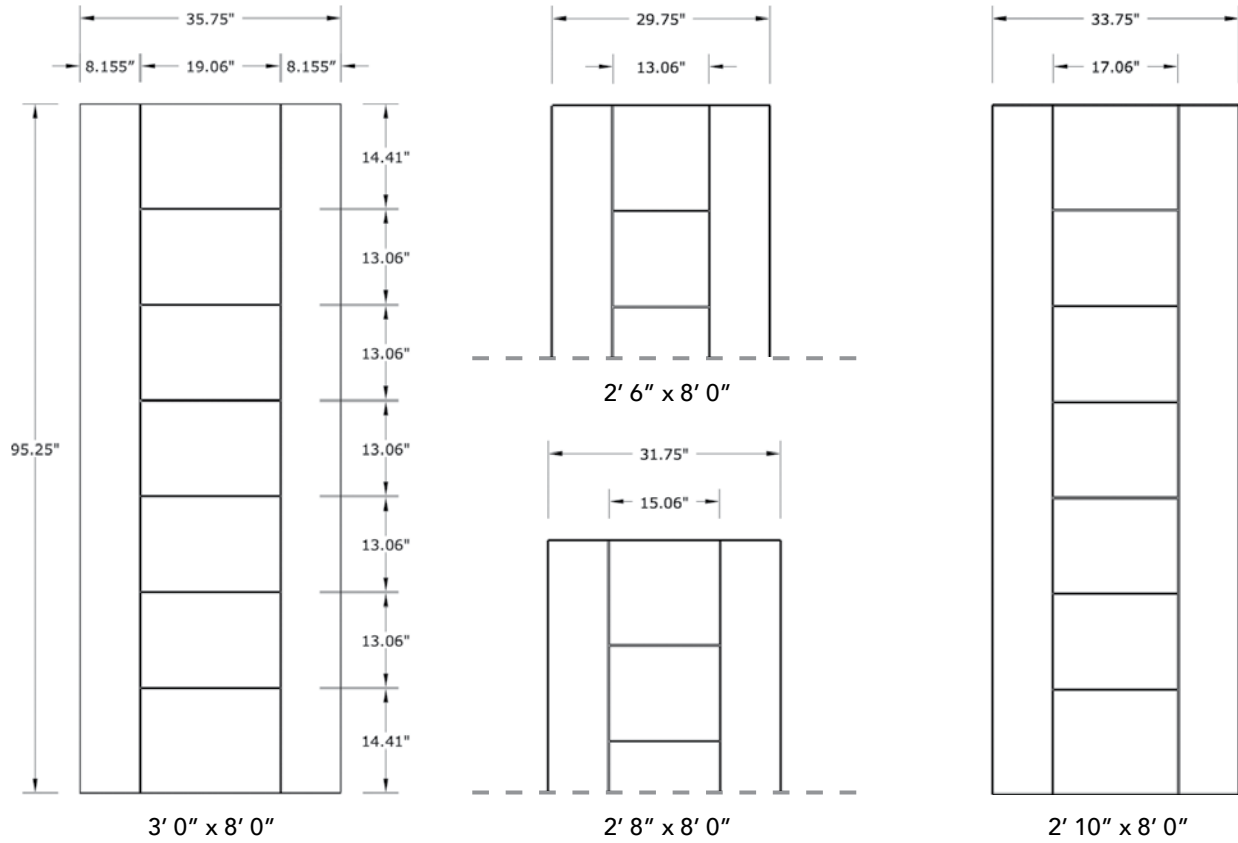

# 8'0" DMS5H80 INFINITY DOOR

SMOOTH SKIN

## DOOR WIDTHS

NOTE: BY REQUEST, DOOR HEIGHT COMES IN VARYING DIMENSIONS TO A MINIMUM OF 95". EXCESS WILL BE TAKEN FROM BOTTOM RAIL. ALL OTHER DIMENSIONS WILL REMAIN THE SAME.

## CARVING DETAIL CLOSE UP