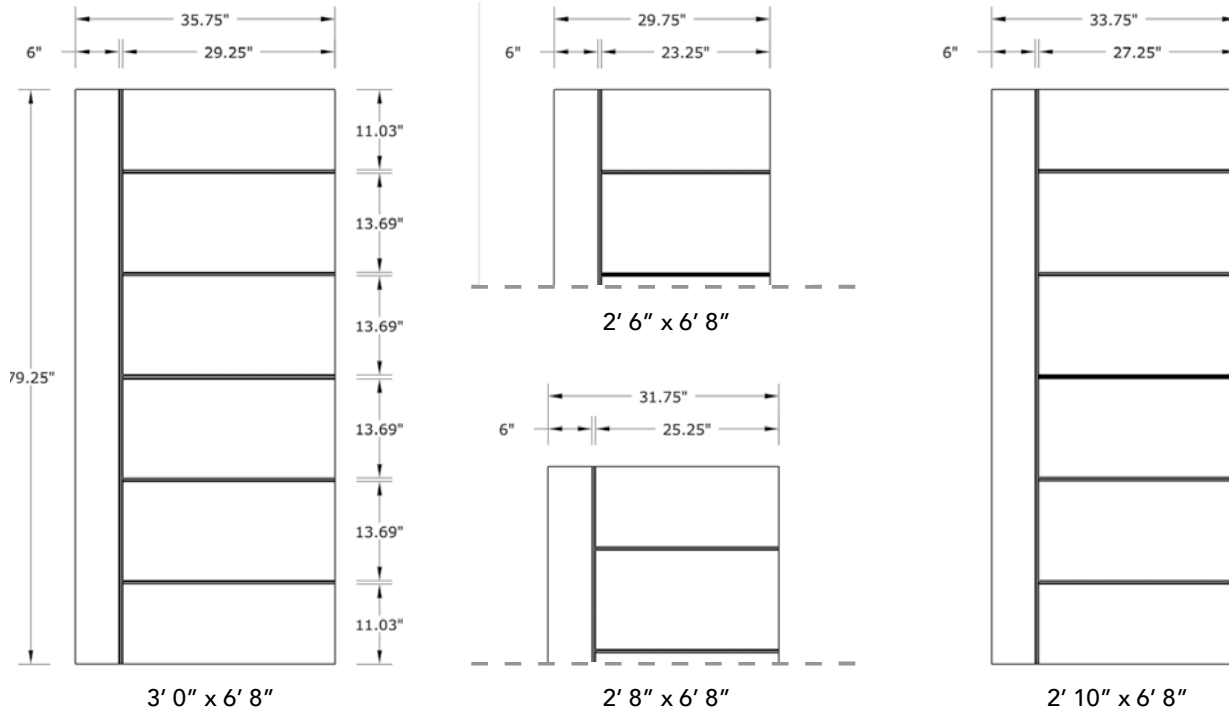

6'8" DMG51 NAPOLI DOOR

OAK GRAIN

DOOR WIDTHS

NOTE: BY REQUEST, DOOR HEIGHT COMES IN VARYING DIMENSIONS TO A MINIMUM OF 79". EXCESS WILL BE TAKEN FROM BOTTOM RAIL. ALL OTHER DIMENSIONS WILL REMAIN THE SAME.

CARVING DETAIL CLOSE UP