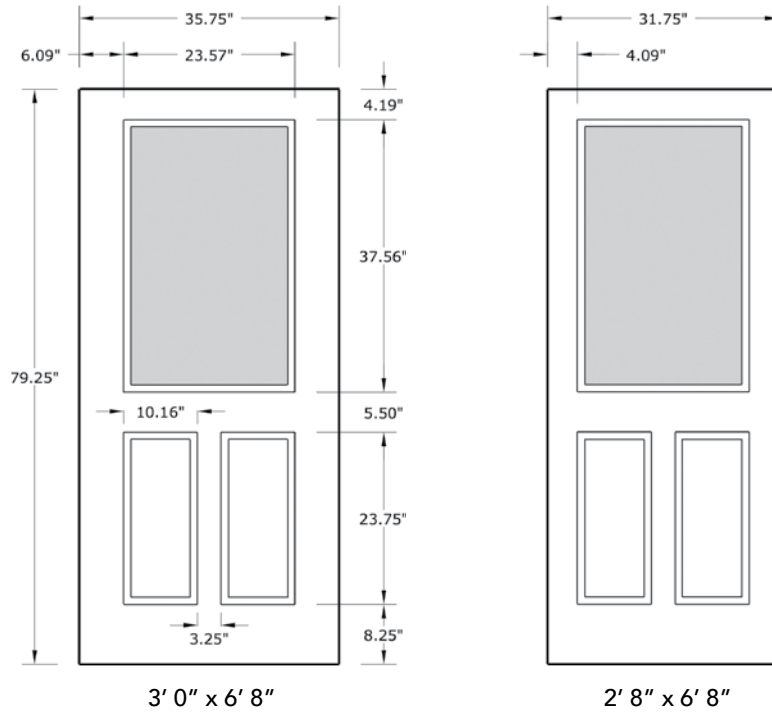

6'8" DRG/DRS12 FLUSH GLAZED HALF LITE DOOR

OAK & SMOOTH

DOOR WIDTHS

NOTE: BY REQUEST, DOOR HEIGHT COMES IN VARYING DIMENSIONS TO A MINIMUM OF 79". EXCESS WILL BE TAKEN FROM BOTTOM RAIL. ALL OTHER DIMENSIONS WILL REMAIN THE SAME.

GLASS & DAYLIGHT OPENING

A = DISTANCE FROM TOP OF DOOR TO TOP OF OPENING

MATCHING SIDELITES

SLG/SLS12

Available Widths:

- 1' 0"
- 1' 2"

Spec Page = 227