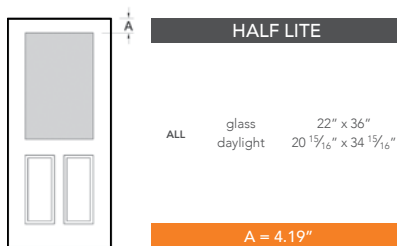

6'8" DRG/DRS12 FLUSH GLAZED HALF LITE DOOR

OAK & SMOOTH

DOOR WIDTHS

NOTE: BY REQUEST, DOOR HEIGHT COMES IN VARYING DIMENSIONS TO A MINIMUM OF 79". EXCESS WILL BE TAKEN FROM BOTTOM RAIL. ALL OTHER DIMENSIONS WILL REMAIN THE SAME.

GLASS & DAYLIGHT OPENING

A = DISTANCE FROM TOP OF DOOR TO TOP OF OPENING

MATCHING SIDELITES

SLG/SLS12

Available Widths:

- 1' 0"
- 1' 2"

Spec Page = 227