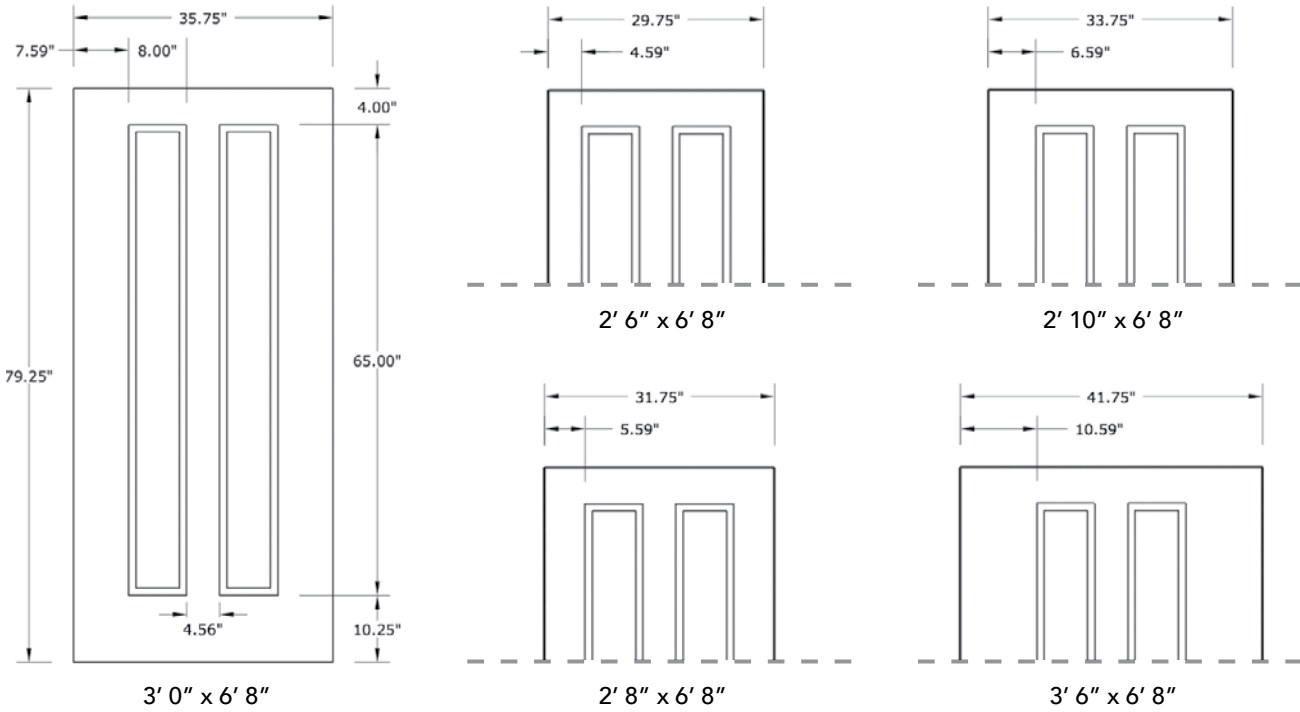

6'8" DMS1T MARTINIQUE DOOR

SMOOTH SKIN

FLUSH GLAZED TWIN LITE

DOOR WIDTHS

NOTE: BY REQUEST, DOOR HEIGHT COMES IN VARYING DIMENSIONS TO A MINIMUM OF 79". EXCESS WILL BE TAKEN FROM BOTTOM RAIL. ALL OTHER DIMENSIONS WILL REMAIN THE SAME.

GLASS & DAYLIGHT OPENING

A = DISTANCE FROM TOP OF DOOR TO TOP OF OPENING