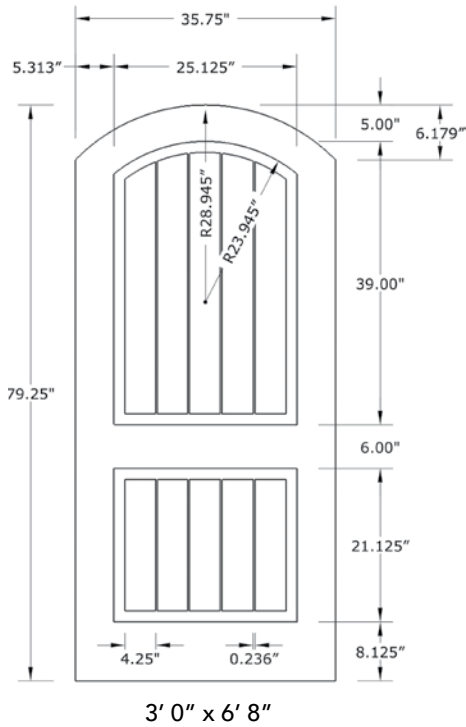

6'8" DRA2C TWO PANEL DOOR

ARCH PLANK & ARCH TOP

DOOR WIDTHS

NOTE: BY REQUEST, DOOR HEIGHT COMES IN VARYING DIMENSIONS TO A MINIMUM OF 79". EXCESS WILL BE TAKEN FROM BOTTOM RAIL. ALL OTHER DIMENSIONS WILL REMAIN THE SAME.

CUTOUTS & GLASS

A = DISTANCE FROM TOP OF DOOR TO TOP OF CUTOUT