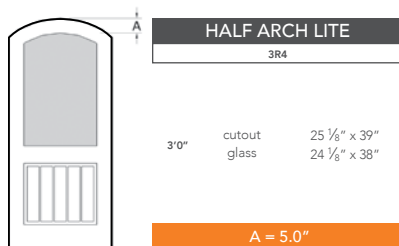

6'8" DRA2C TWO PANEL DOOR

ARCH PLANK & ARCH TOP

DOOR WIDTHS

NOTE: BY REQUEST, DOOR HEIGHT COMES IN VARYING DIMENSIONS TO A MINIMUM OF 79". EXCESS WILL BE TAKEN FROM BOTTOM RAIL. ALL OTHER DIMENSIONS WILL REMAIN THE SAME.

CUTOUTS & GLASS

A = DISTANCE FROM TOP OF DOOR TO TOP OF CUTOUT