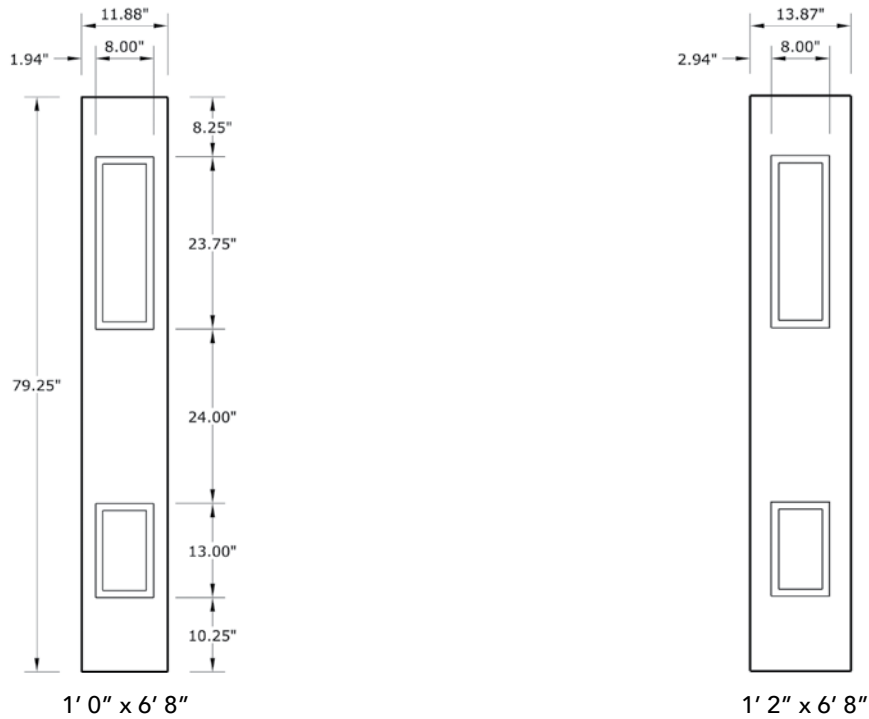

6'8" SLC21 TWO PANEL SIDELITE

SIDELITE WIDTHS

NOTE: BY REQUEST, SIDELITE HEIGHT COMES IN VARYING DIMENSIONS TO A MINIMUM OF 79". EXCESS WILL BE TAKEN FROM BOTTOM RAIL. ALL OTHER DIMENSIONS WILL REMAIN THE SAME.

CUTOUTS & GLASS

A = DISTANCE FROM TOP OF SIDELITE TO TOP OF CUTOUT

MATCHING DOORS