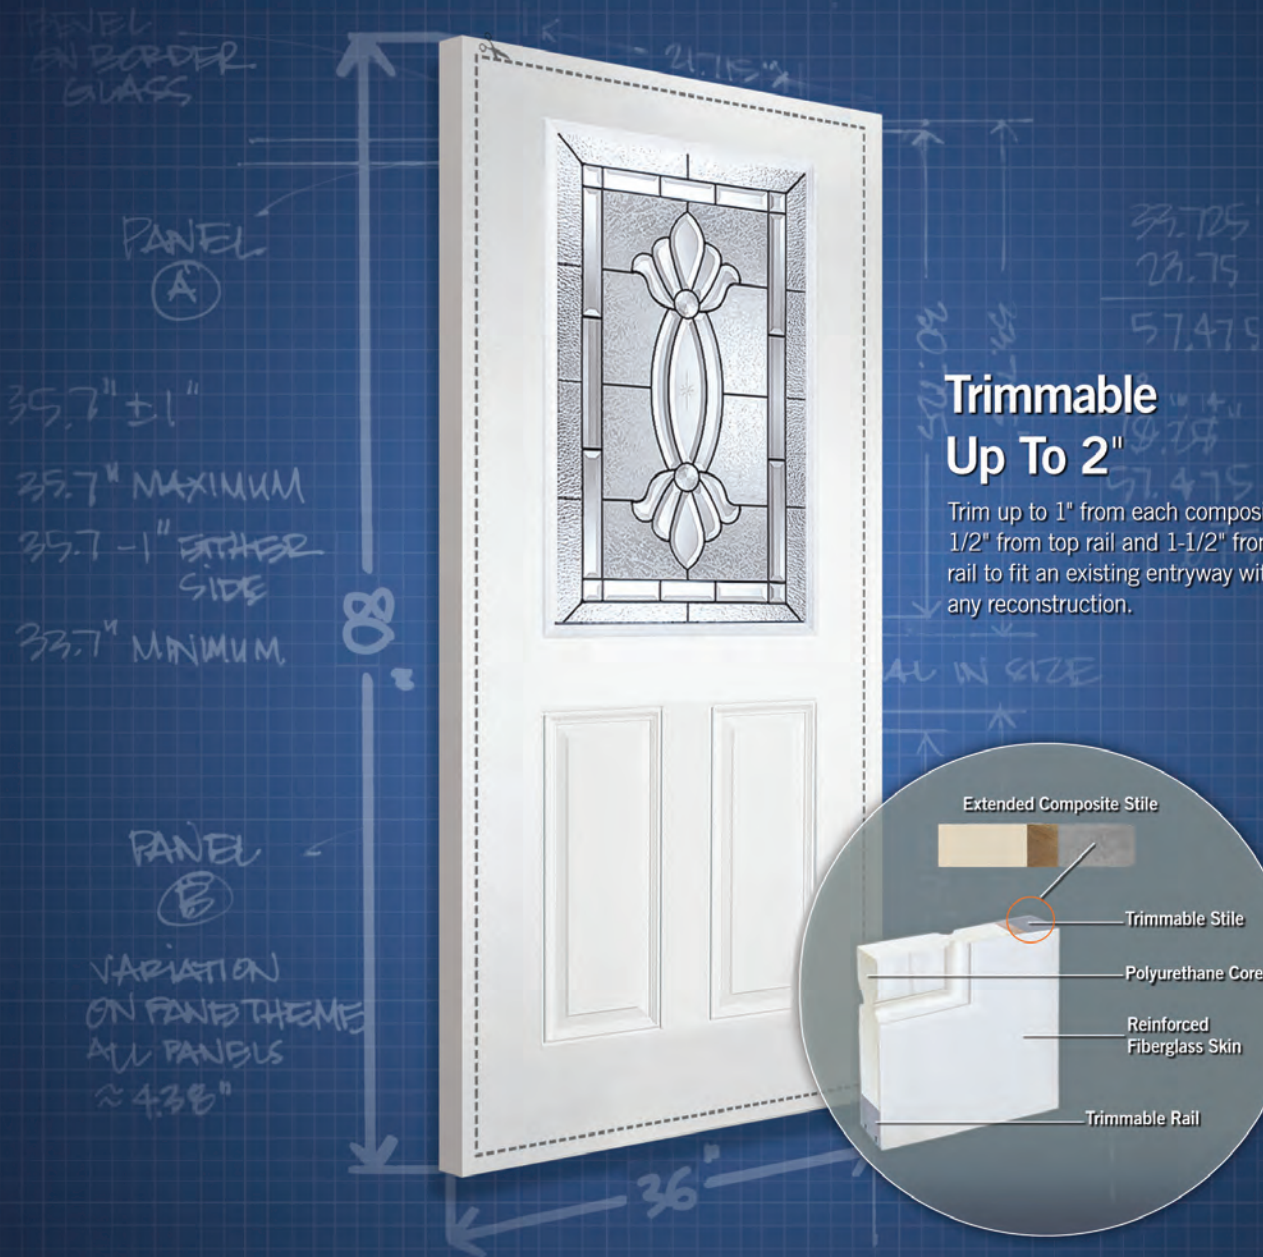

INTRODUCING PLASTPRO™ FIBERGLASS

TRIMMABLE DOORS

The Perfect Door, The Perfect Fit, Every Time.

Trimmable Up To 2"

Trim up to 1" from each composite stile, 1/2" from top rail and 1-1/2" from bottom rail to fit an existing entryway without any reconstruction.

Plastpro Fiberglass Trimmable Doors ensure the perfect fit for every entryway. With the flexibility to size for the correct height and width of an existing entryway without any reconstruction, Trimmable Doors are the latest innovation from Plastpro. Made with Plastpro's exclusive Hydroshield Technology™ for long-lasting durability, this is the door your home has been waiting for.