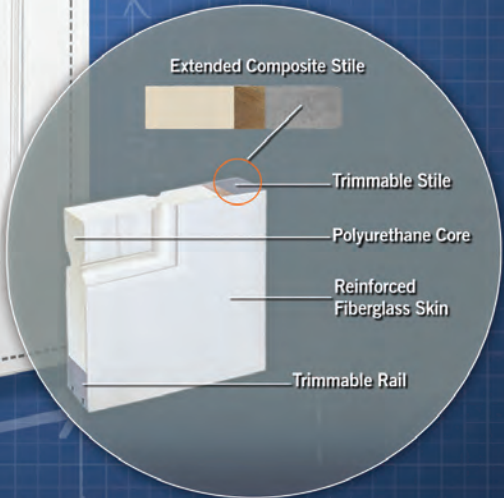

INTRODUCING PLASTPRO™ FIBERGLASS

TRIMMABLE DOORS

The Perfect Door, The Perfect Fit, Every Time.

Trimmable Up To 2"

Trim up to 1" from each composite stile, 1/2" from top rail and 1-1/2" from bottom rail to fit an existing entryway without any reconstruction.

Plastpro Fiberglass Trimmable Doors ensure the perfect fit for every entryway. With the flexibility to size for the correct height and width of an existing entryway without any reconstruction, Trimmable Doors are the latest innovation from Plastpro. Made with Plastpro's exclusive Hydroshield Technology™ for long-lasting durability, this is the door your home has been waiting for.