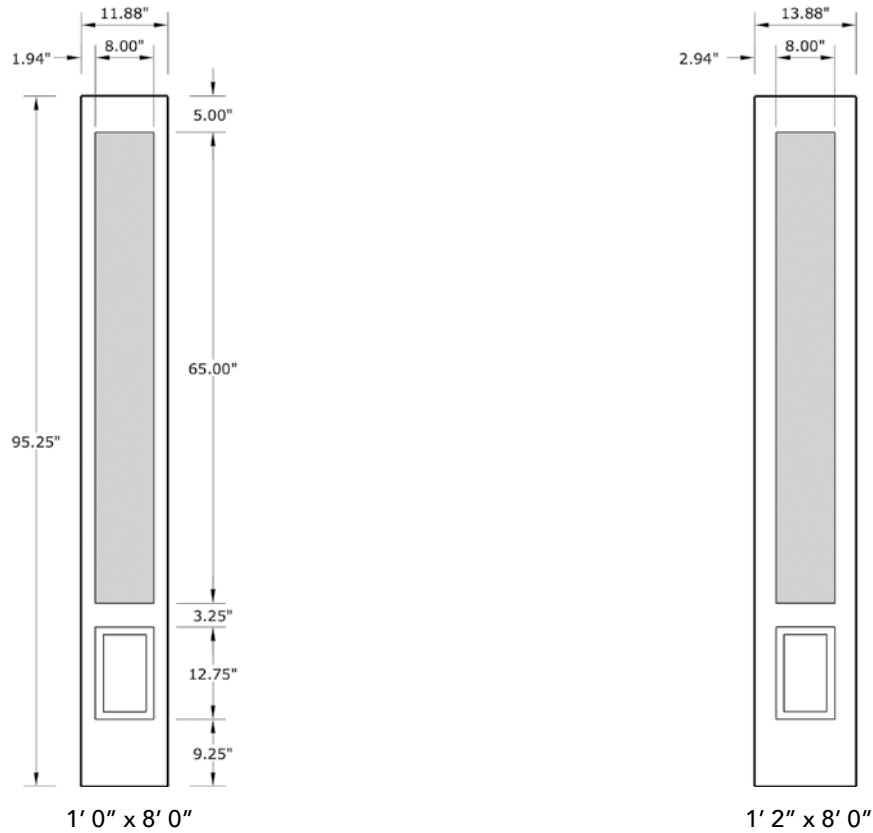

8'0" SLG3080 3/4 THREE PANEL SIDELITE

SIDELITE WIDTHS

NOTE: BY REQUEST, SIDELITE HEIGHT COMES IN VARYING DIMENSIONS TO A MINIMUM OF 95". EXCESS WILL BE TAKEN FROM BOTTOM RAIL. ALL OTHER DIMENSIONS WILL REMAIN THE SAME.

CUTOUTS & GLASS

A = DISTANCE FROM TOP OF SIDELITE TO TOP OF CUTOUT

MATCHING DOORS

DRG2980
Available Widths:
 2' 8"
 2' 10"
 3' 0"
 Spec Page = 94

DRG3080
Available Widths:
 2' 8"
 3' 0"
 3' 6"
 Spec Page = 97