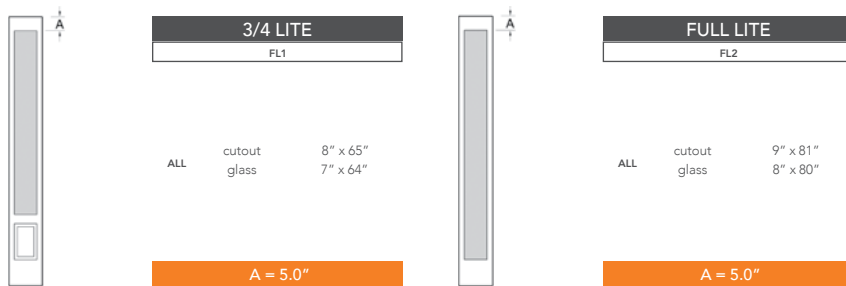

8'0" SLG3080 3/4 THREE PANEL SIDELITE

SIDELITE WIDTHS

NOTE: BY REQUEST, SIDELITE HEIGHT COMES IN VARYING DIMENSIONS TO A MINIMUM OF 95". EXCESS WILL BE TAKEN FROM BOTTOM RAIL. ALL OTHER DIMENSIONS WILL REMAIN THE SAME.

CUTOUTS & GLASS

A = DISTANCE FROM TOP OF SIDELITE TO TOP OF CUTOUT

MATCHING DOORS

DRG2980
Available Widths:
 2' 8"
 2' 10"
 3' 0"
 Spec Page = 94

DRG3080
Available Widths:
 2' 8"
 3' 0"
 3' 6"
 Spec Page = 97