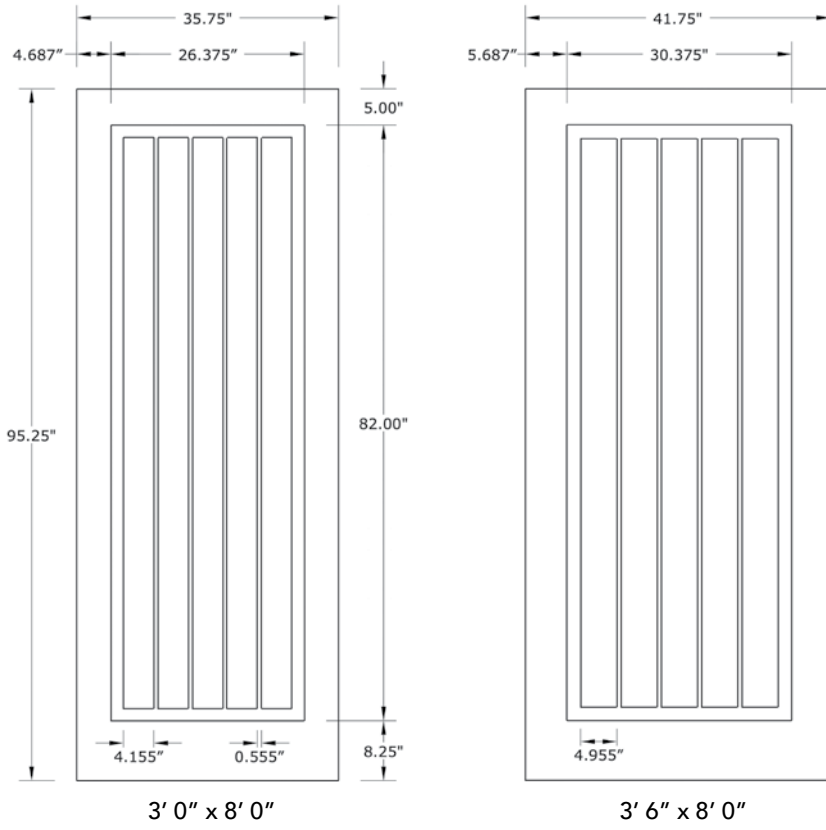

8'0" DRA1P80 ONE PANEL DOOR SQUARE PLANK & SQUARE TOP

DOOR WIDTHS

NOTE: BY REQUEST, DOOR HEIGHT COMES IN VARYING DIMENSIONS TO A MINIMUM OF 95". EXCESS WILL BE TAKEN FROM BOTTOM RAIL. ALL OTHER DIMENSIONS WILL REMAIN THE SAME.