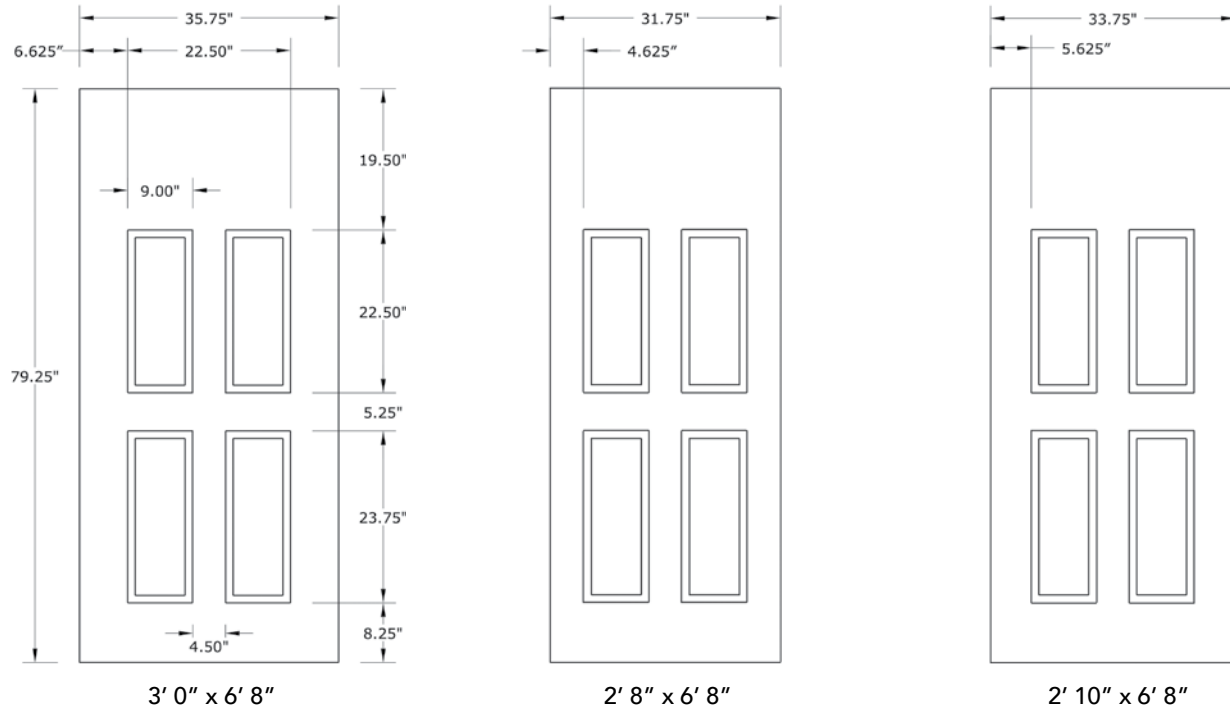

# 6'8" DRW40 FOUR PANEL BLANK TOP DOOR

## DOOR WIDTHS

NOTE: BY REQUEST, DOOR HEIGHT COMES IN VARYING DIMENSIONS TO A MINIMUM OF 79". EXCESS WILL BE TAKEN FROM BOTTOM RAIL. ALL OTHER DIMENSIONS WILL REMAIN THE SAME.

## CUTOUTS & GLASS

A = DISTANCE FROM TOP OF DOOR TO TOP OF CUTOUT

## MATCHING SIDELITES

Spec Page = 207