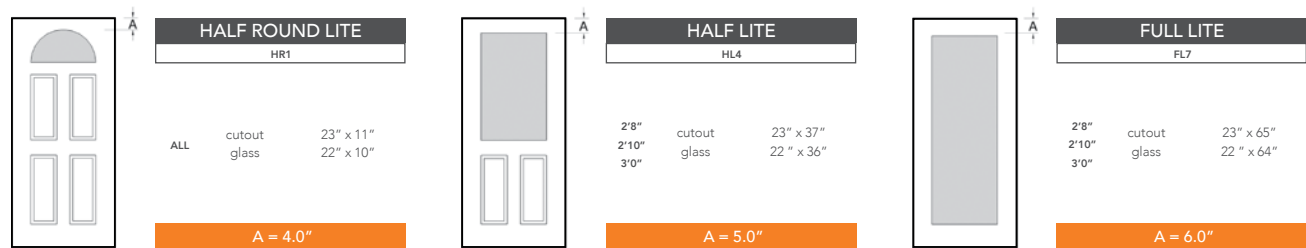

# 6'8" DRW40 FOUR PANEL BLANK TOP DOOR

## DOOR WIDTHS

NOTE: BY REQUEST, DOOR HEIGHT COMES IN VARYING DIMENSIONS TO A MINIMUM OF 79". EXCESS WILL BE TAKEN FROM BOTTOM RAIL. ALL OTHER DIMENSIONS WILL REMAIN THE SAME.

## CUTOUTS & GLASS

A = DISTANCE FROM TOP OF DOOR TO TOP OF CUTOUT