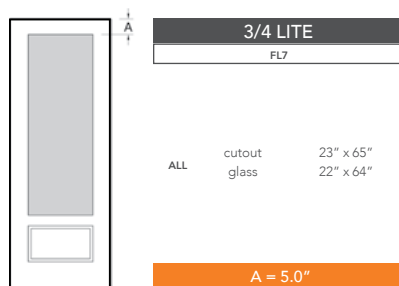

# 8'0" DRS2980 3/4 TWO PANEL DOOR

## DOOR WIDTHS

NOTE: BY REQUEST, DOOR HEIGHT COMES IN VARYING DIMENSIONS TO A MINIMUM OF 95". EXCESS WILL BE TAKEN FROM BOTTOM RAIL. ALL OTHER DIMENSIONS WILL REMAIN THE SAME.

## CUTOUTS & GLASS

A = DISTANCE FROM TOP OF DOOR TO TOP OF CUTOUT