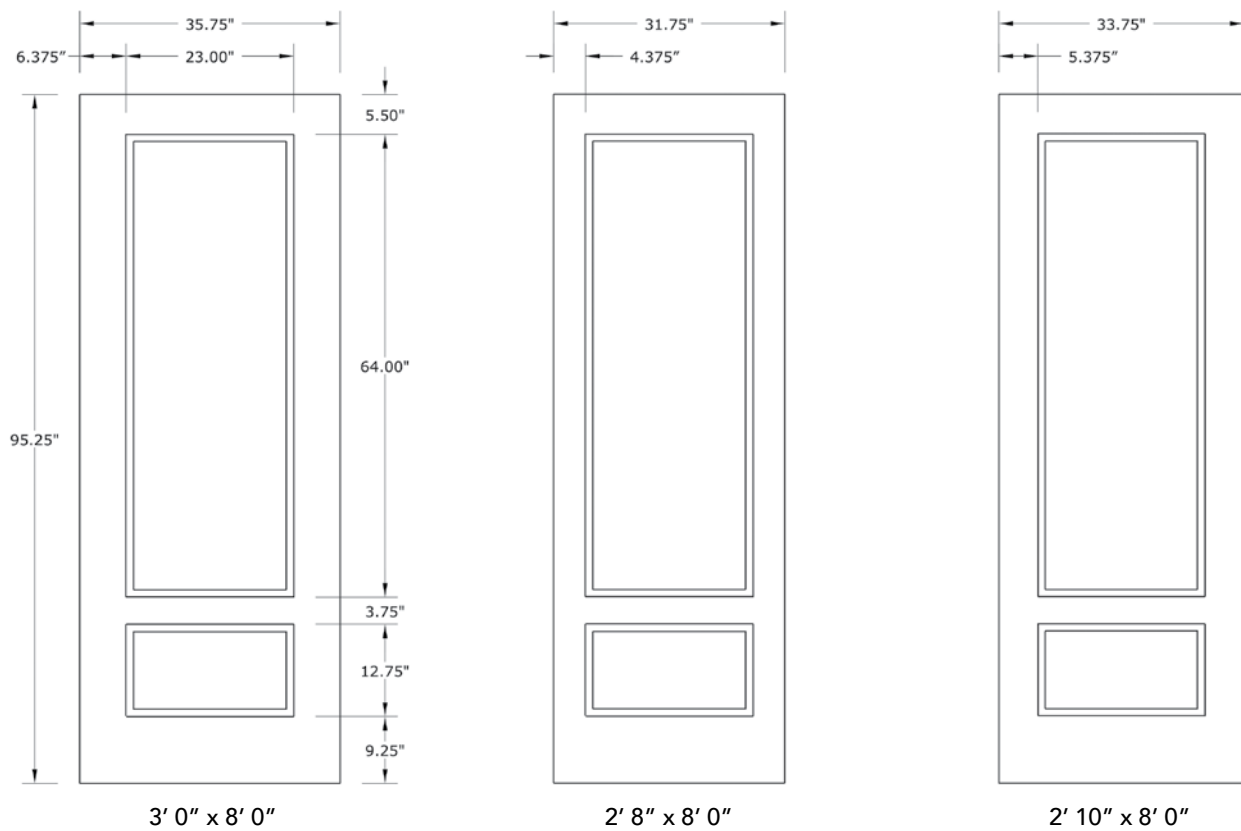

# 8'0" DRS2980 3/4 TWO PANEL DOOR

## DOOR WIDTHS

NOTE: BY REQUEST, DOOR HEIGHT COMES IN VARYING DIMENSIONS TO A MINIMUM OF 95". EXCESS WILL BE TAKEN FROM BOTTOM RAIL. ALL OTHER DIMENSIONS WILL REMAIN THE SAME.

## CUTOUTS & GLASS

A = DISTANCE FROM TOP OF DOOR TO TOP OF CUTOUT