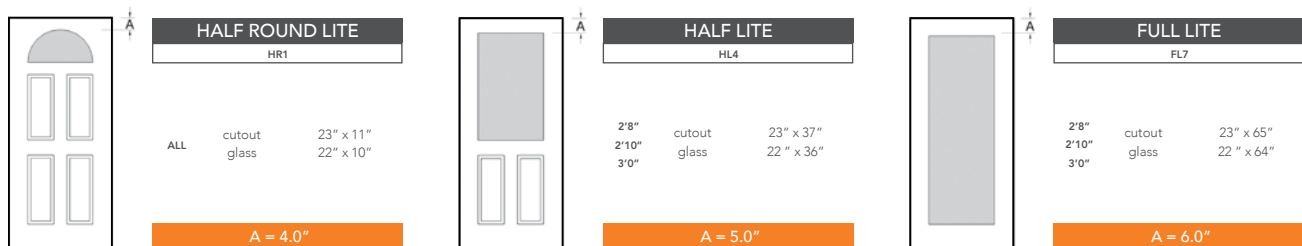

6'8" DRS40 FOUR PANEL BLANK TOP DOOR

DOOR WIDTHS

NOTE: BY REQUEST, DOOR HEIGHT COMES IN VARYING DIMENSIONS TO A MINIMUM OF 79". EXCESS WILL BE TAKEN FROM BOTTOM RAIL. ALL OTHER DIMENSIONS WILL REMAIN THE SAME.

CUTOUTS & GLASS

A = DISTANCE FROM TOP OF DOOR TO TOP OF CUTOUT

MATCHING SIDELITES