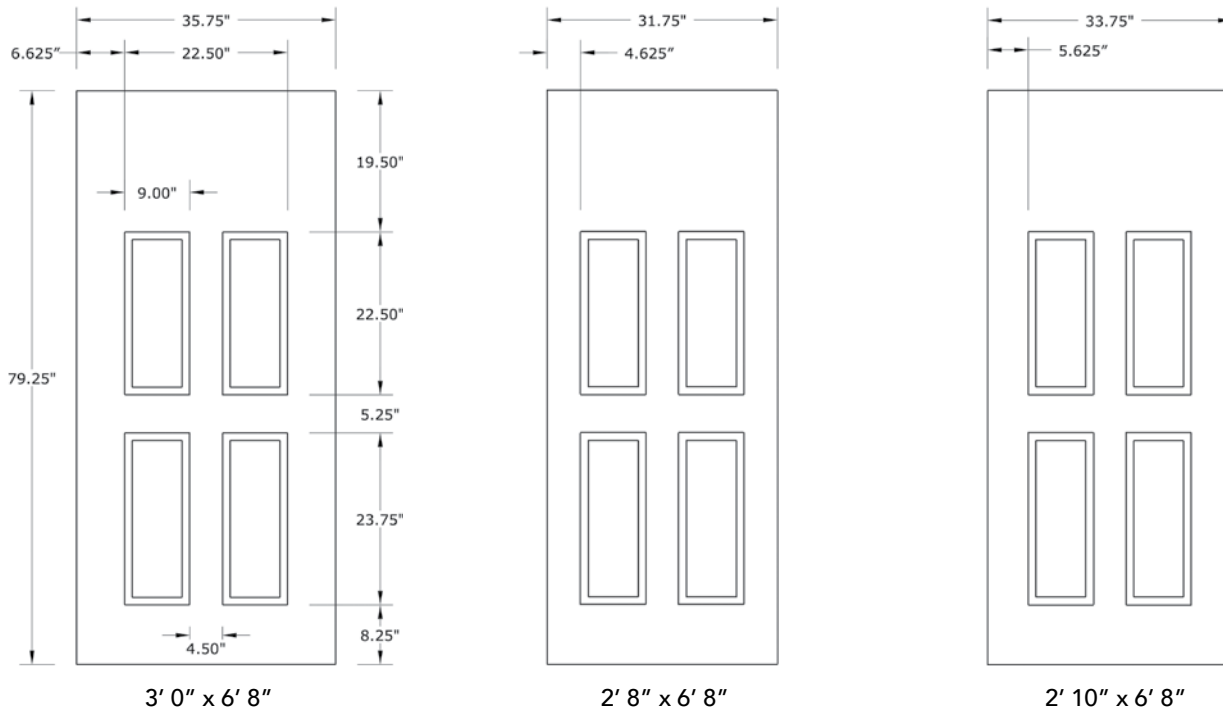

6'8" DRS40 FOUR PANEL BLANK TOP DOOR

DOOR WIDTHS

NOTE: BY REQUEST, DOOR HEIGHT COMES IN VARYING DIMENSIONS TO A MINIMUM OF 79". EXCESS WILL BE TAKEN FROM BOTTOM RAIL. ALL OTHER DIMENSIONS WILL REMAIN THE SAME.

CUTOUTS & GLASS

A = DISTANCE FROM TOP OF DOOR TO TOP OF CUTOUT

MATCHING SIDELITES