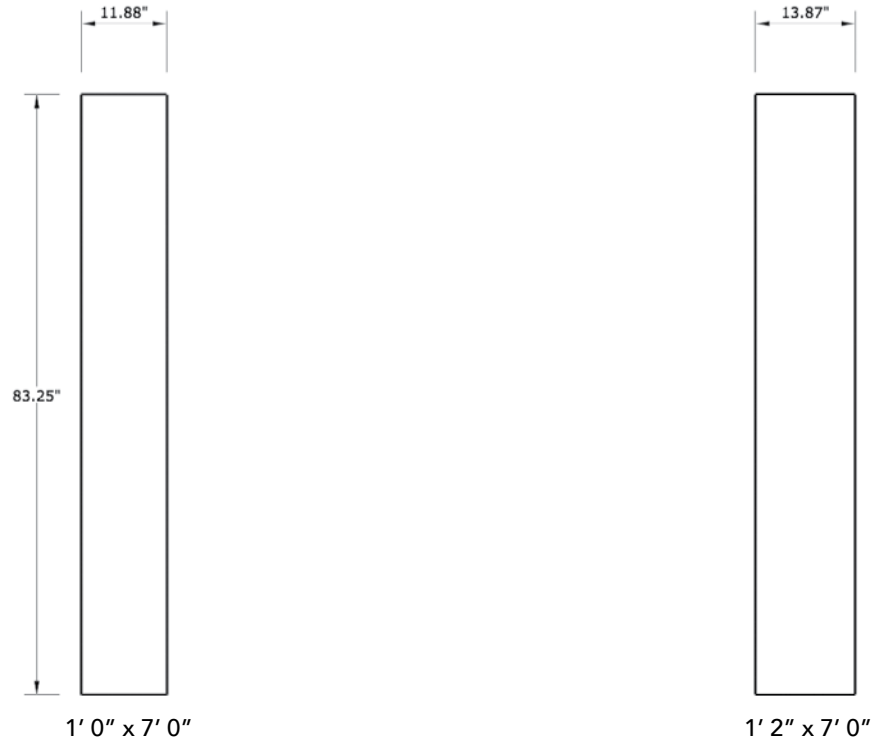

7'0" SLS0070 FLUSH SIDELITE

SIDELITE WIDTHS

NOTE: BY REQUEST, SIDELITE HEIGHT COMES IN VARYING DIMENSIONS TO A MINIMUM OF 83". EXCESS WILL BE TAKEN FROM BOTTOM RAIL. ALL OTHER DIMENSIONS WILL REMAIN THE SAME.

CUTOUTS & GLASS

A = DISTANCE FROM TOP OF SIDELITE TO TOP OF CUTOUT

MATCHING DOORS

DRS0070

Available Widths:

2' 0" 2' 10"
 2' 4" 3' 0"
 2' 6" 3' 6"
 2' 8"

Spec Page = 134