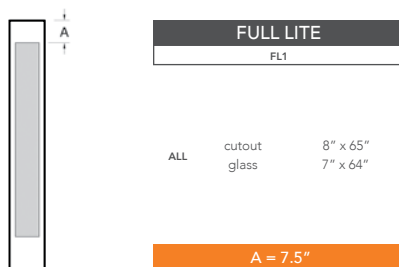

7'0" SLS0070 FLUSH SIDELITE

SIDELITE WIDTHS

NOTE: BY REQUEST, SIDELITE HEIGHT COMES IN VARYING DIMENSIONS TO A MINIMUM OF 83". EXCESS WILL BE TAKEN FROM BOTTOM RAIL. ALL OTHER DIMENSIONS WILL REMAIN THE SAME.

CUTOUTS & GLASS

A = DISTANCE FROM TOP OF SIDELITE TO TOP OF CUTOUT

MATCHING DOORS

DRS0070

Available Widths:

2' 0" 2' 10"
 2' 4" 3' 0"
 2' 6" 3' 6"
 2' 8"

Spec Page = 134