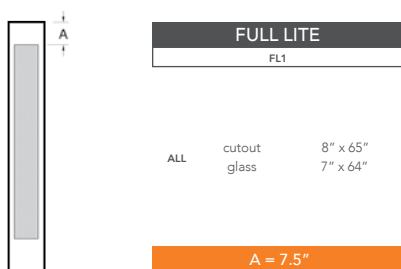

7'0" SLG0070 FLUSH SIDELITE

SIDELITE WIDTHS

NOTE: BY REQUEST, SIDELITE HEIGHT COMES IN VARYING DIMENSIONS TO A MINIMUM OF 83". EXCESS WILL BE TAKEN FROM BOTTOM RAIL. ALL OTHER DIMENSIONS WILL REMAIN THE SAME.

CUTOUTS & GLASS

A = DISTANCE FROM TOP OF SIDELITE TO TOP OF CUTOUT

MATCHING DOORS

DRG0070

Available Widths:

- 2' 0" 2' 10"
- 2' 4" 3' 0"
- 2' 6" 3' 6"
- 2' 8"

Spec Page = 90