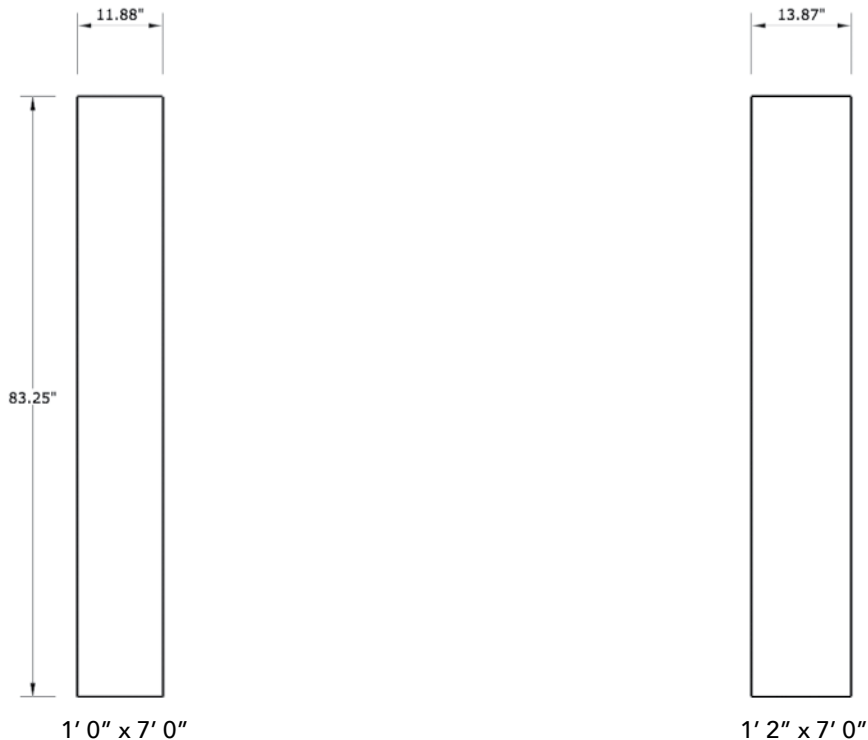

7'0" SLG0070 FLUSH SIDELITE

SIDELITE WIDTHS

NOTE: BY REQUEST, SIDELITE HEIGHT COMES IN VARYING DIMENSIONS TO A MINIMUM OF 83". EXCESS WILL BE TAKEN FROM BOTTOM RAIL. ALL OTHER DIMENSIONS WILL REMAIN THE SAME.

CUTOUTS & GLASS

A = DISTANCE FROM TOP OF SIDELITE TO TOP OF CUTOUT

MATCHING DOORS

DRG0070

Available Widths:

- 2' 0" 2' 10"
- 2' 4" 3' 0"
- 2' 6" 3' 6"
- 2' 8"

Spec Page = 90