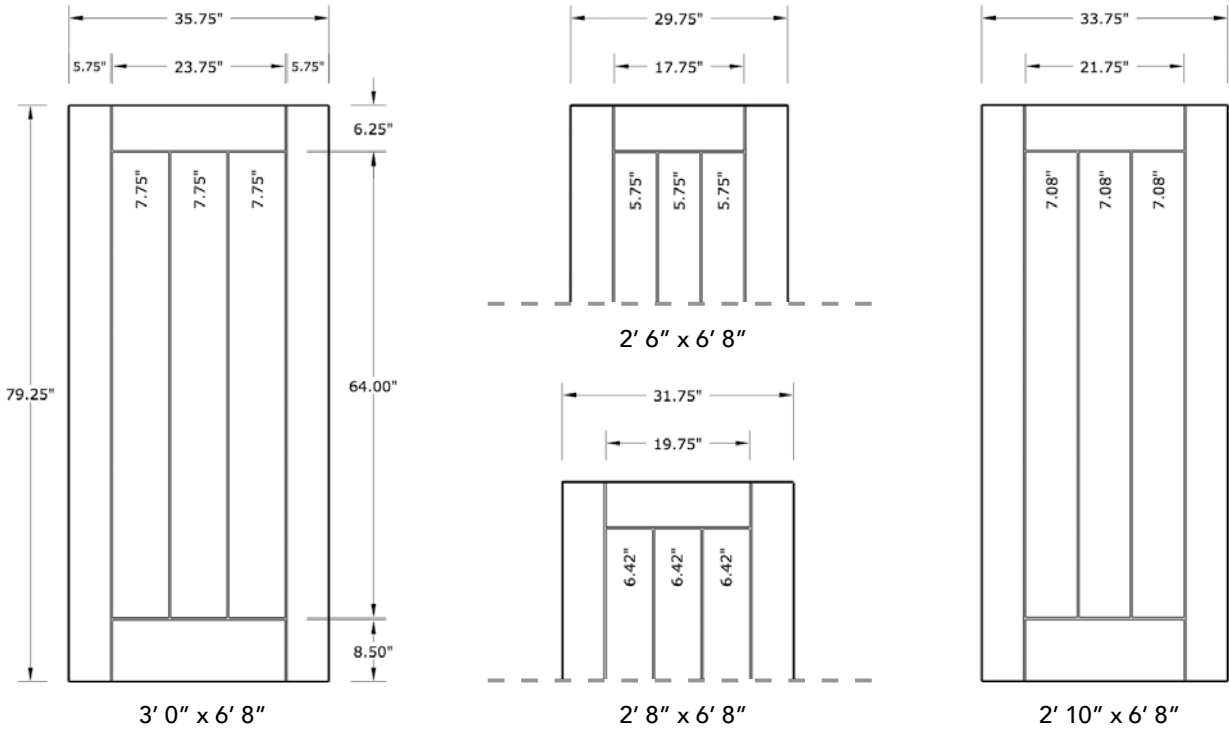

6'8" DMS3H EMPIRE DOOR

SMOOTH SKIN

DOOR WIDTHS

NOTE: BY REQUEST, DOOR HEIGHT COMES IN VARYING DIMENSIONS TO A MINIMUM OF 79". EXCESS WILL BE TAKEN FROM BOTTOM RAIL. ALL OTHER DIMENSIONS WILL REMAIN THE SAME.

CARVING DETAIL CLOSE UP