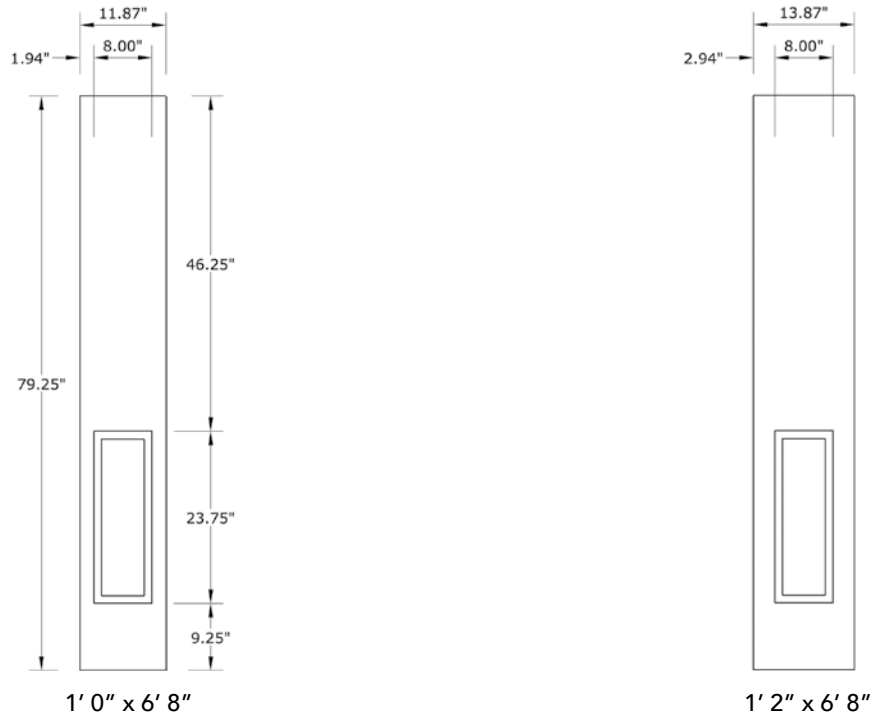

6'8" SLW61 SIX PANEL UTILITY SIDELITE

SIDELITE WIDTHS

NOTE: BY REQUEST, SIDELITE HEIGHT COMES IN VARYING DIMENSIONS TO A MINIMUM OF 79". EXCESS WILL BE TAKEN FROM BOTTOM RAIL. ALL OTHER DIMENSIONS WILL REMAIN THE SAME.

CUTOUTS & GLASS

A = DISTANCE FROM TOP OF SIDELITE TO TOP OF CUTOUT

MATCHING DOORS

DRW61

Available Widths:

- 2' 8"
- 2' 10"
- 3' 0"

Spec Page = 201