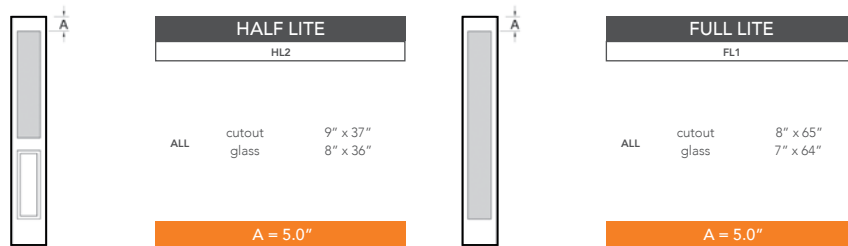

6'8" SLW61 SIX PANEL UTILITY SIDELITE

SIDELITE WIDTHS

NOTE: BY REQUEST, SIDELITE HEIGHT COMES IN VARYING DIMENSIONS TO A MINIMUM OF 79". EXCESS WILL BE TAKEN FROM BOTTOM RAIL. ALL OTHER DIMENSIONS WILL REMAIN THE SAME.

CUTOUTS & GLASS

A = DISTANCE FROM TOP OF SIDELITE TO TOP OF CUTOUT

MATCHING DOORS

DRW61

Available Widths:

- 2' 8"
- 2' 10"
- 3' 0"

Spec Page = 201