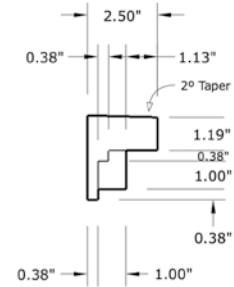

DENTIL SHELVES

ACCESSORY DIMENSIONS

ACDSSW2704 4 BLOCK DENTIL SHELF

Front Profile

Side Profile

ACCESSORY INFO

Parts Per Set: 1
4 Block Dentil Shelf

Matching Doors:
DRS3C | *Spec Page 145*
DRS3C80 | *Spec Page 146*
DRS6C | *Spec Page 163*
DRS3F80 | *Spec Page 149*

ACDSSW2716 16 BLOCK DENTIL SHELF

Front Profile

Side Profile

ACCESSORY INFO

Parts Per Set: 1
16 Block Dentil Shelf

Matching Doors:
DRS3C | *Spec Page 145*
DRS3C80 | *Spec Page 146*
DRS6C | *Spec Page 163*
DRS3F80 | *Spec Page 149*