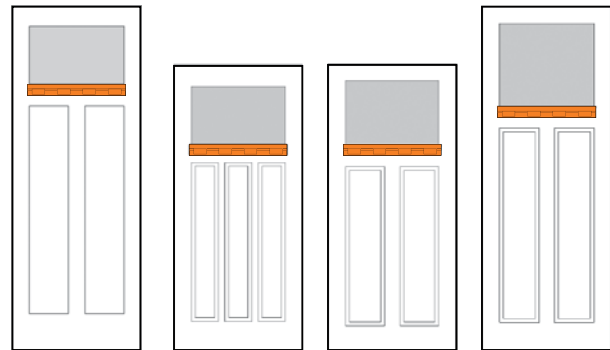

DENTIL SHELVES

ACCESSORY DIMENSIONS

ACDSSW2704 4 BLOCK DENTIL SHELF

Front Profile

Side Profile

ACCESSORY INFO

Parts Per Set: 1
4 Block Dentil Shelf

Matching Doors:
DRS3C | *Spec Page 145*
DRS3C80 | *Spec Page 146*
DRS6C | *Spec Page 163*
DRS3F80 | *Spec Page 149*

ACDSSW2716 16 BLOCK DENTIL SHELF

Front Profile

Side Profile

ACCESSORY INFO

Parts Per Set: 1
16 Block Dentil Shelf

Matching Doors:
DRS3C | *Spec Page 145*
DRS3C80 | *Spec Page 146*
DRS6C | *Spec Page 163*
DRS3F80 | *Spec Page 149*