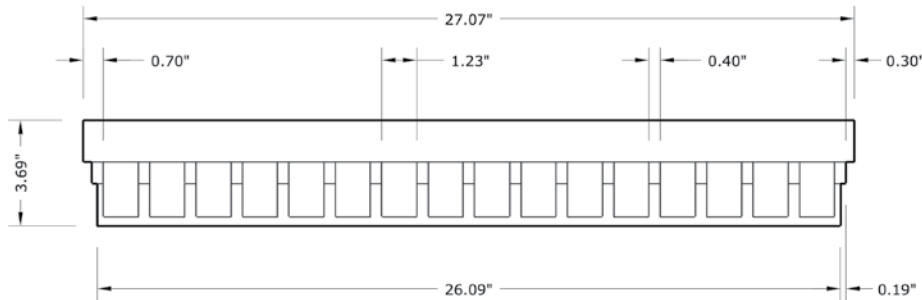

DENTIL SHELVES

ACCESSORY DIMENSIONS

ACDSSW2704 4 BLOCK DENTIL SHELF

Front Profile

Side Profile

ACCESSORY INFO

Parts Per Set: 1
4 Block Dentil Shelf

Matching Doors:
DRS3C | *Spec Page 145*
DRS3C80 | *Spec Page 146*
DRS6C | *Spec Page 163*
DRS3F80 | *Spec Page 149*

ACDSSW2716 16 BLOCK DENTIL SHELF

Front Profile

Side Profile

ACCESSORY INFO

Parts Per Set: 1
16 Block Dentil Shelf

Matching Doors:
DRS3C | *Spec Page 145*
DRS3C80 | *Spec Page 146*
DRS6C | *Spec Page 163*
DRS3F80 | *Spec Page 149*