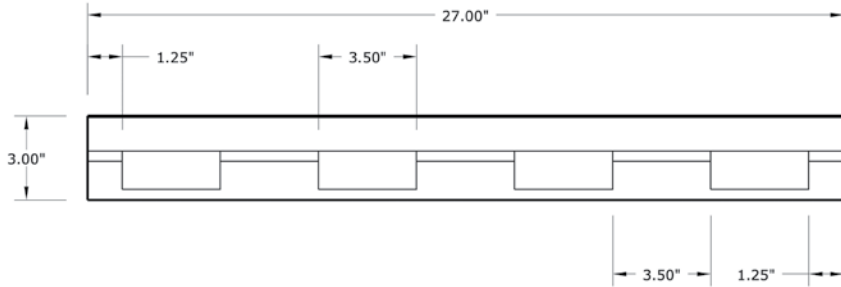

DENTIL SHELVES

ACCESSORY DIMENSIONS

ACDSSW2704 4 BLOCK DENTIL SHELF

Front Profile

Side Profile

ACCESSORY INFO

Parts Per Set: 1
4 Block Dentil Shelf

Matching Doors:
DRS3C | *Spec Page 145*
DRS3C80 | *Spec Page 146*
DRS6C | *Spec Page 163*
DRS3F80 | *Spec Page 149*

ACDSSW2716 16 BLOCK DENTIL SHELF

Front Profile

Side Profile

ACCESSORY INFO

Parts Per Set: 1
16 Block Dentil Shelf

Matching Doors:
DRS3C | *Spec Page 145*
DRS3C80 | *Spec Page 146*
DRS6C | *Spec Page 163*
DRS3F80 | *Spec Page 149*