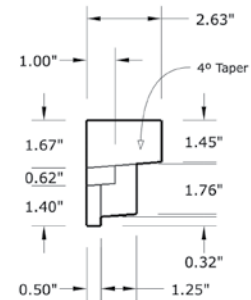

DENTIL SHELVES

ACCESSORY DIMENSIONS

ACDSSW2704 4 BLOCK DENTIL SHELF

Front Profile

Side Profile

ACCESSORY INFO

Parts Per Set: 1
4 Block Dentil Shelf

Matching Doors:
DRS3C | *Spec Page 145*
DRS3C80 | *Spec Page 146*
DRS6C | *Spec Page 163*
DRS3F80 | *Spec Page 149*

ACDSSW2716 16 BLOCK DENTIL SHELF

Front Profile

Side Profile

ACCESSORY INFO

Parts Per Set: 1
16 Block Dentil Shelf

Matching Doors:
DRS3C | *Spec Page 145*
DRS3C80 | *Spec Page 146*
DRS6C | *Spec Page 163*
DRS3F80 | *Spec Page 149*