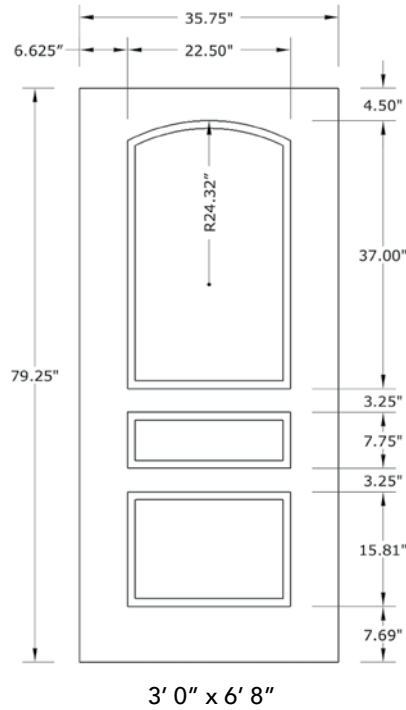

# 6'8" DRS31 THREE PANEL DOOR

## DOOR WIDTHS

NOTE: BY REQUEST, DOOR HEIGHT COMES IN VARYING DIMENSIONS TO A MINIMUM OF 79". EXCESS WILL BE TAKEN FROM BOTTOM RAIL. ALL OTHER DIMENSIONS WILL REMAIN THE SAME.

## CUTOUTS & GLASS

A = DISTANCE FROM TOP OF DOOR TO TOP OF CUTOUT