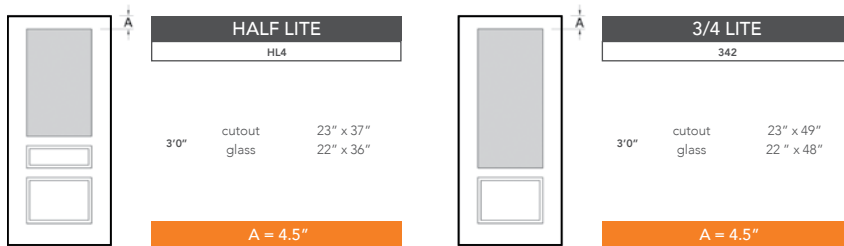

CUTOUTS & GLASS

A = DISTANCE FROM TOP OF DOOR TO TOP OF CUTOUT