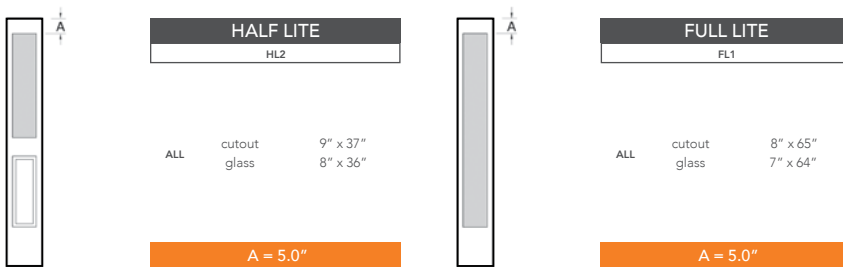

# 7'0" SLW6170 SIX PANEL UTILITY SIDELITE

## SIDELITE WIDTHS

NOTE: BY REQUEST, SIDELITE HEIGHT COMES IN VARYING DIMENSIONS TO A MINIMUM OF 83". EXCESS WILL BE TAKEN FROM BOTTOM RAIL. ALL OTHER DIMENSIONS WILL REMAIN THE SAME.

## CUTOUTS & GLASS

A = DISTANCE FROM TOP OF SIDELITE TO TOP OF CUTOUT

## MATCHING DOORS

DRW6170

Available Widths:

- 2' 8"
- 2' 10"
- 3' 0"

Spec Page = 202