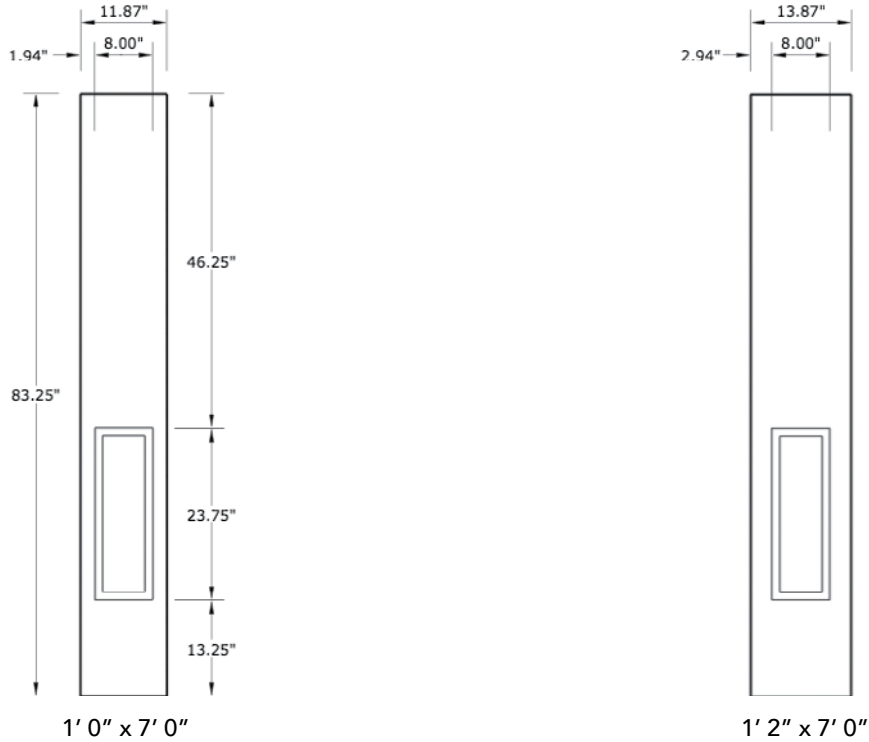

# 7'0" SLW6170 SIX PANEL UTILITY SIDELITE

## SIDELITE WIDTHS

NOTE: BY REQUEST, SIDELITE HEIGHT COMES IN VARYING DIMENSIONS TO A MINIMUM OF 83". EXCESS WILL BE TAKEN FROM BOTTOM RAIL. ALL OTHER DIMENSIONS WILL REMAIN THE SAME.

## CUTOUTS & GLASS

A = DISTANCE FROM TOP OF SIDELITE TO TOP OF CUTOUT

## MATCHING DOORS

DRW6170

Available Widths:

- 2' 8"
- 2' 10"
- 3' 0"

Spec Page = 202