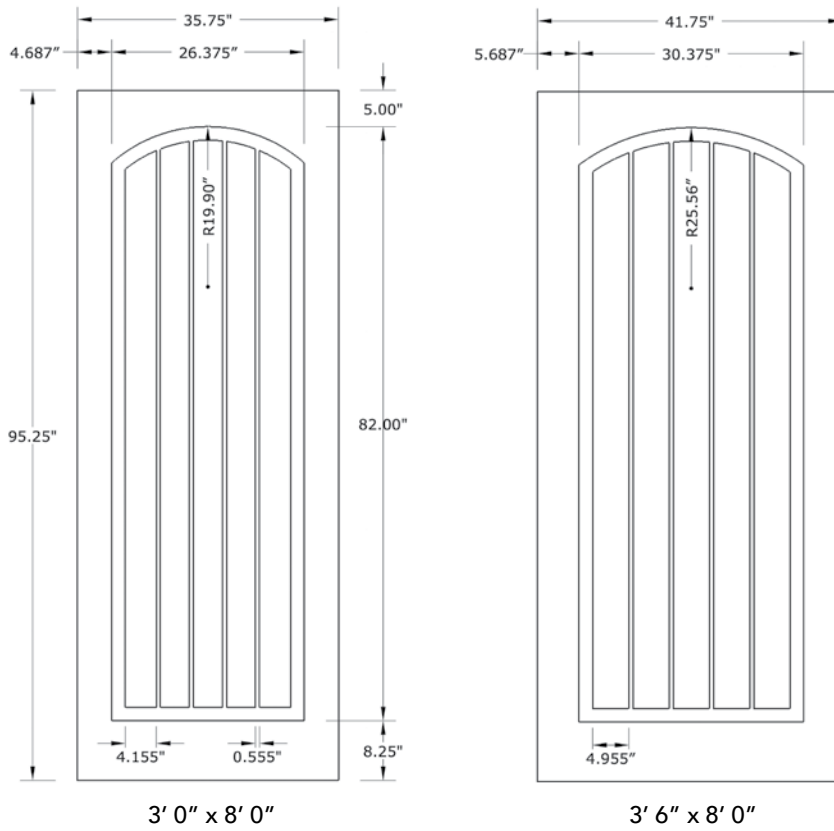

8'0" DRA1A80 ONE PANEL DOOR

DOOR WIDTHS

NOTE: BY REQUEST, DOOR HEIGHT COMES IN VARYING DIMENSIONS TO A MINIMUM OF 95". EXCESS WILL BE TAKEN FROM BOTTOM RAIL. ALL OTHER DIMENSIONS WILL REMAIN THE SAME.