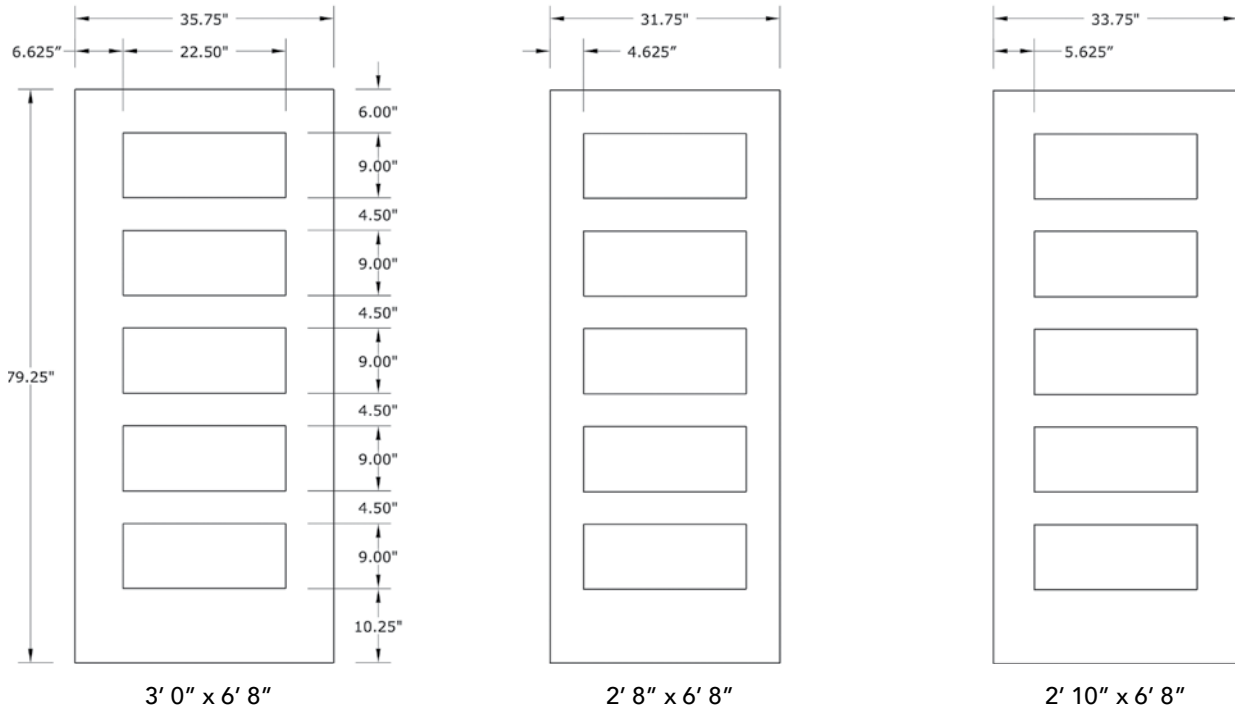

6'8" DRF50 FIVE PANEL DOOR

SHAKER PROFILE

DOOR WIDTHS

NOTE: BY REQUEST, DOOR HEIGHT COMES IN VARYING DIMENSIONS TO A MINIMUM OF 79". EXCESS WILL BE TAKEN FROM BOTTOM RAIL. ALL OTHER DIMENSIONS WILL REMAIN THE SAME.